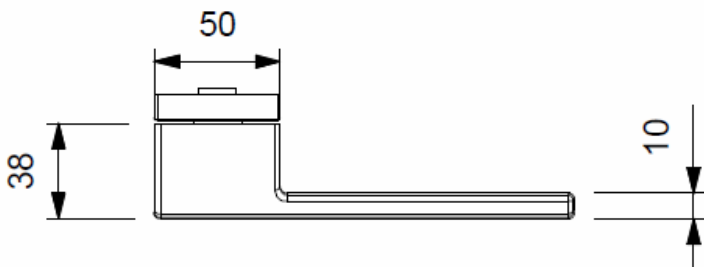

LEVER ON ROSE: SET 15.0199 "UNIQA"