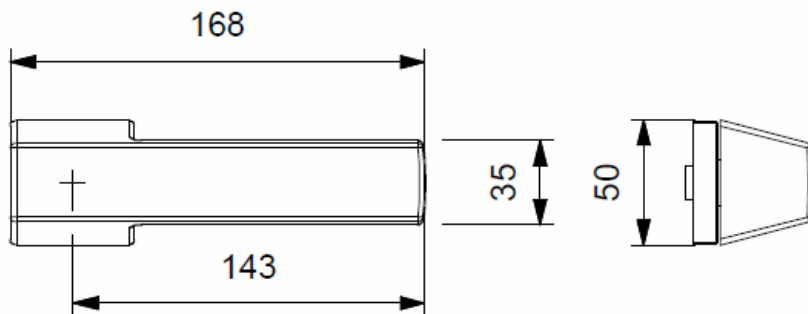

LEVER 15.0426 "B-ARTE"

LEVER: 15.0124 "Q-ARTE" WITH SQUARE ROSES 50 X 50 MM

LEVER: 15.0124 "Q-ARTE" - MINIMAL ROSES WITH PRIVACY THUMB-TURN

LEVER: 15.0420 "R-STRASS"

LEVER: 15.0432 "Q-ARTE" EXTRA LONG LEVER: 7 1/2 INCH LONG

LEVER ON ROSE: SET 15.0199 "UNIQA"

MINIMALISTIC SETUP

PRIVACY SET UP WITH THUMB-TURN INDICATOR

ENTRY SET UP WITH KEYWAY

LEVER 15.0429

“Q-STAR”

WITH SQUARE ROSE 50 x 50 mm

PRIVACY SET WITH SQUARE ROSES