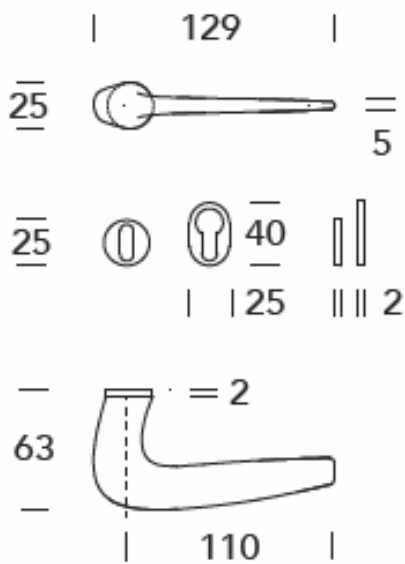

LEVER 15.0426 "B-ARTE"

LEVER: 15.0124 "Q-ARTE" WITH SQUARE ROSES 50 X 50 MM

LEVER: 15.0124 "Q-ARTE" - MINIMAL ROSES WITH PRIVACY THUMB-TURN

LEVER: 15.0420 "R-STRASS"

LEVER: 15.0432 "Q-ARTE" EXTRA LONG LEVER: 7 1/2 INCH LONG

LEVER ON ROSE: SET 15.0199 "UNIQA"

MINIMALISTIC SETUP

PRIVACY SET UP WITH THUMB-TURN INDICATOR

ENTRY SET UP WITH KEYWAY

LEVER 15.0429

“Q-STAR”

WITH SQUARE ROSE 50 x 50 mm

PRIVACY SET WITH SQUARE ROSES

LEVER 15.0429 "Q-STAR"

MINIMAL

Lever Rose 15.0124

LEVER: 15.0005 "ELEGANCE"

LEVER: 15.0005 "ELEGANCE" MINIMAL ROSES

LEVER: 15.0016 "FLORIDA"

LEVER: 15.0150

"C-LINE"

LEVER: COUPE #11.1341 WITH SQUARE ROSES 55 X 55 MM

STANDOFF: 1 1/8 INCH OR 27 MM