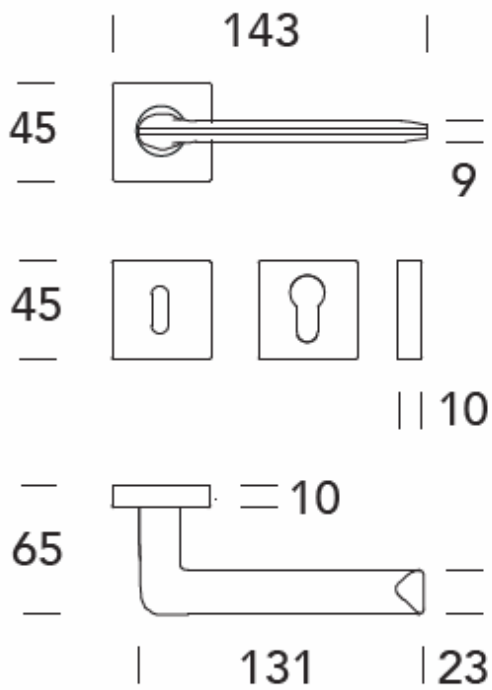

LEVER: 15.0119

"Q-10"

LEVER: 15.0118 "OFELIA"-

LEVER: 15.0141 "SPRING"

LEVER: 15.0144 "QUARK" - 144

LEVER 15.0194 "Q-LINE" (replaces Jado 373)

LEVER: 15.0195 "B-LINE"

LEVER: 15.0130 "LASER"

LEVER 15.0426 "B-ARTE"

LEVER: 15.0124 "Q-ARTE" WITH SQUARE ROSES 50 X 50 MM

LEVER: 15.0124 "Q-ARTE" - MINIMAL ROSES WITH PRIVACY THUMB-TURN

LEVER: 15.0420 "R-STRASS"

LEVER: 15.0432 "Q-ARTE" EXTRA LONG LEVER: 7 1/2 INCH LONG

LEVER: 15.0067 "PISA"

ROSE WITH SCREWS SHOWING

PISA WITH SOLID ROSE

LEVER: 15.0167 "VIENNA"

LEVER: 15.0123 "DAFNE"

LEVER: 15.0101

"CLAUDIA"

PRICACY SET

LEVER: COUPE #11.1341 WITH SQUARE ROSES 55 X 55 MM

STANDOFF: 1 1/8 INCH OR 27 MM