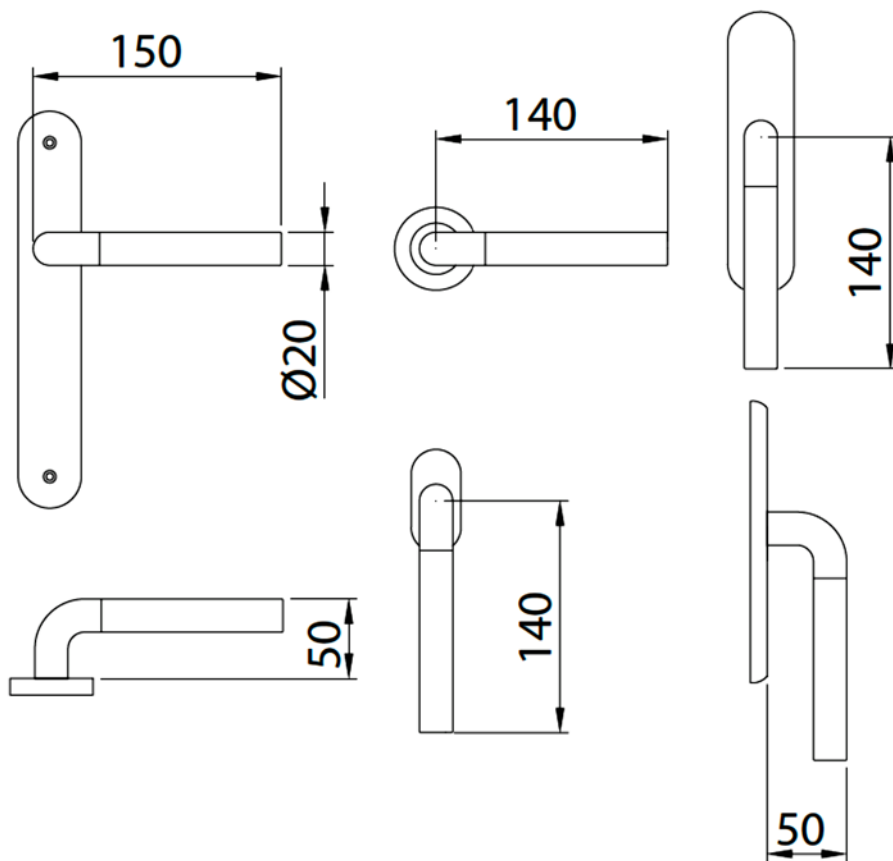

LEVER: 15.0150

"C-LINE"

(ALSO CLARA 238)