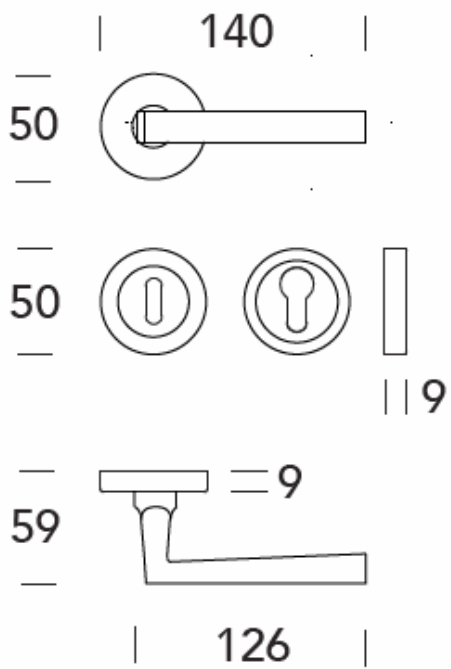

LEVER: 15.0119

"Q-10"

LEVER: 15.0118 "OFELIA"-

LEVER: 15.0141 "SPRING"

LEVER: 15.0144 "QUARK" - 144

LEVER 15.0194 "Q-LINE" (replaces Jado 373)

LEVER: 15.0195 "B-LINE"

LEVER: 15.0130 "LASER"

LEVER 15.0426 "B-ARTE"

LEVER: 15.0124 "Q-ARTE" WITH SQUARE ROSES 50 X 50 MM

LEVER: 15.0124 "Q-ARTE" - MINIMAL ROSES WITH PRIVACY THUMB-TURN

LEVER: 15.0420 "R-STRASS"

LEVER: 15.0432 "Q-ARTE" EXTRA LONG LEVER: 7 1/2 INCH LONG

LEVER: 15.0067 "PISA"

ROSE WITH SCREWS SHOWING

PISA WITH SOLID ROSE

LEVER: 15.0167 "VIENNA"

LEVER: 15.0123 "DAFNE"

LEVER: 15.0101

"CLAUDIA"

PRICACY SET

LEVER: COUPE #11.1341 WITH SQUARE ROSES 55 X 55 MM

STANDOFF: 1 1/8 INCH OR 27 MM