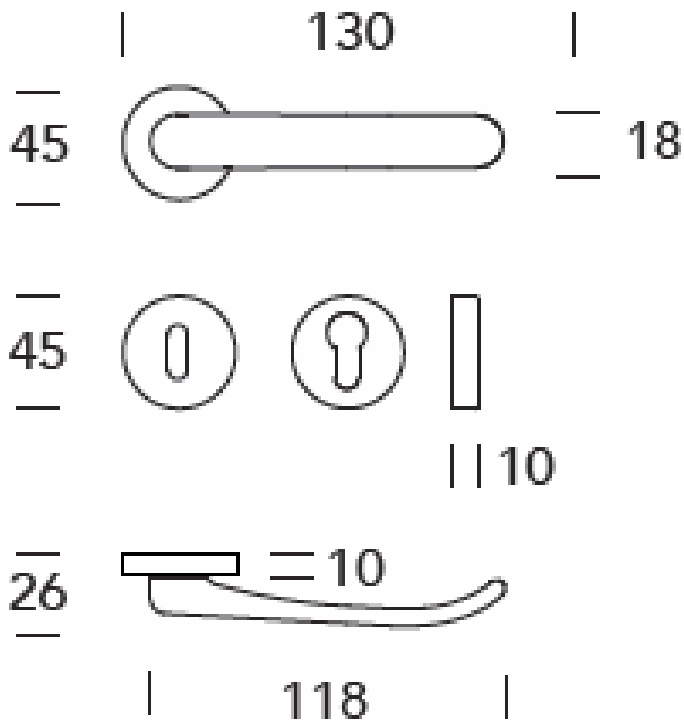

LEVER: 15.0079

"CHRIS"

LEVER: 15.0073 "BALTIC"

73 MR 382 OSC

LEVER: 15.0063 "OLIVIA"

LEVER: 15.0097 "UOVO"

97 MP 248 LV

LEVER: 15.0076 "EXTRA BASSA" - NARROW STYLE  
STANDS OFF ONLY 26 MM OR 1 INCH FROM SURFACE

LEVER: COUPE #11.1341 WITH SQUARE ROSES 55 X 55 MM

STANDOFF: 1 1/8 INCH OR 27 MM