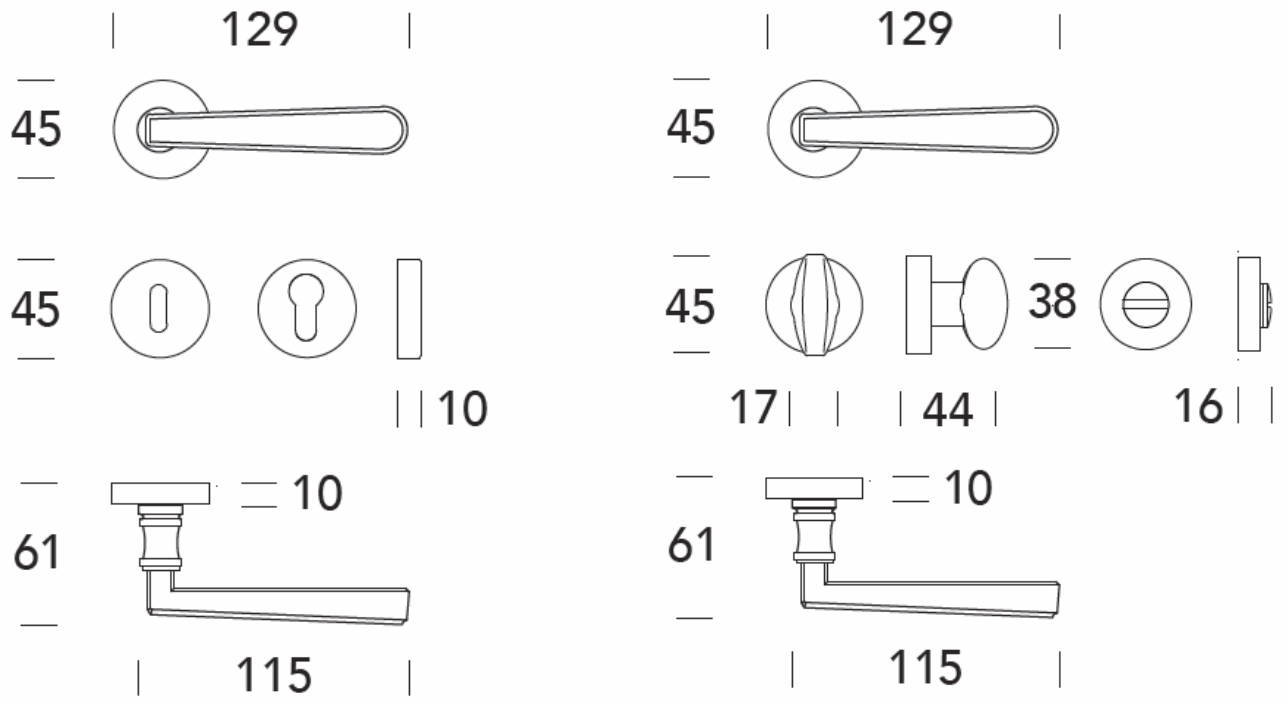

LEVER: 15.0067 "PISA"

ROSE WITH SCREWS SHOWING

PISA WITH SOLID ROSE

LEVER: 15.0167 "VIENNA"

LEVER: 15.0123 "DAFNE"

LEVER: 15.0101

"CLAUDIA"

PRICACY SET

LEVER: COUPE #11.1341 WITH SQUARE ROSES 55 X 55 MM

STANDOFF: 1 1/8 INCH OR 27 MM