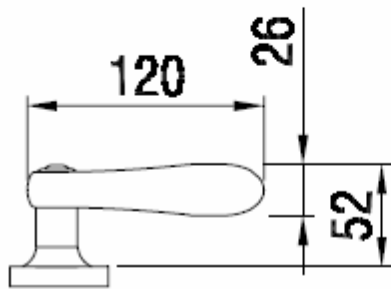

LEVER: 15.0067 "PISA"

ROSE WITH SCREWS SHOWING

PISA WITH SOLID ROSE

LEVER: 15.0167 "VIENNA"

LEVER: 15.0123 "DAFNE"

LEVER: 15.0101

"CLAUDIA"

PRICACY SET

LEVER: 15.0079

"CHRIS"

LEVER: 15.0073 "BALTIC"

73 MR 382 OSC

LEVER: 15.0063 "OLIVIA"

LEVER: 15.0097 "UOVO"

97 MP 248 LV

LEVER: 15.0076 "EXTRA BASSA" - NARROW STYLE  
STANDS OFF ONLY 26 MM OR 1 INCH FROM SURFACE

LEVER: COUPE #11.1341 WITH SQUARE ROSES 55 X 55 MM

STANDOFF: 1 1/8 INCH OR 27 MM