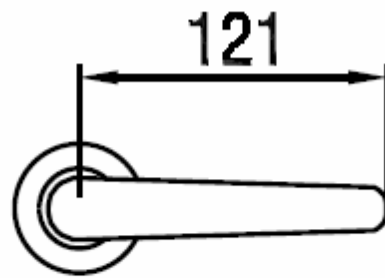

LEVER 15.0426 "B-ARTE"

LEVER: 15.0124 "Q-ARTE" WITH SQUARE ROSES 50 X 50 MM

LEVER: 15.0124 "Q-ARTE" - MINIMAL ROSES WITH PRIVACY THUMB-TURN

LEVER: 15.0420 "R-STRASS"

LEVER: 15.0432 "Q-ARTE" EXTRA LONG LEVER: 7 1/2 INCH LONG

(ALSO CLARA 238)

LEVER: 15.0030

“ELENA” -

LEVER: 15.0031 "SABINA"

LEVER: 15.0066 "MOIRA"

LEVER: 15.0128 "NORMA"

LEVER: 15.0121 "APRI"

LEVER: 15.0121 "APRI" WITH MINIROSES WITH SQUARE ROSES

LEVER: COUPE #11.1341 WITH SQUARE ROSES 55 X 55 MM

STANDOFF: 1 1/8 INCH OR 27 MM