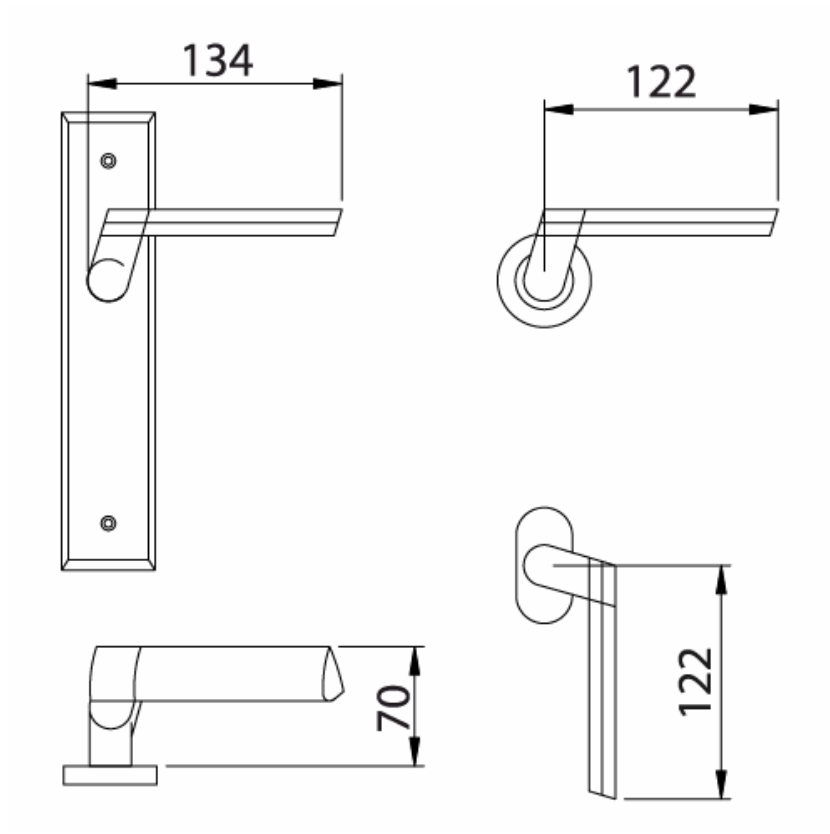

LEVER: 15.0067 "PISA"

ROSE WITH SCREWS SHOWING

PISA WITH SOLID ROSE

LEVER: 15.0167 "VIENNA"

LEVER: 15.0123 "DAFNE"

LEVER: 15.0101

"CLAUDIA"

PRICACY SET

LEVER: COUPE #11.1341 WITH SQUARE ROSES 55 X 55 MM

STANDOFF: 1 1/8 INCH OR 27 MM