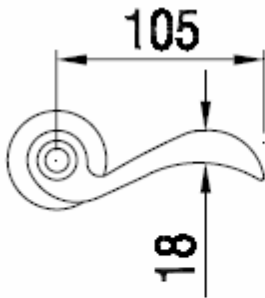

LEVER 15.0426 "B-ARTE"

LEVER: 15.0124 "Q-ARTE" WITH SQUARE ROSES 50 X 50 MM

LEVER: 15.0124 "Q-ARTE" - MINIMAL ROSES WITH PRIVACY THUMB-TURN

LEVER: 15.0420 "R-STRASS"

LEVER: 15.0432 "Q-ARTE" EXTRA LONG LEVER: 7 1/2 INCH LONG

LEVER: 15.0067 "PISA"

ROSE WITH SCREWS SHOWING

PISA WITH SOLID ROSE

LEVER: 15.0167 "VIENNA"

LEVER: 15.0123 "DAFNE"

LEVER: 15.0101

"CLAUDIA"

PRICACY SET

LEVER: 15.0079

"CHRIS"

LEVER: 15.0073 "BALTIC"

73 MR 382 OSC

LEVER: 15.0063 "OLIVIA"

LEVER: 15.0097 "UOVO"

97 MP 248 LV

LEVER: 15.0076 "EXTRA BASSA" - NARROW STYLE  
STANDS OFF ONLY 26 MM OR 1 INCH FROM SURFACE

LEVER: COUPE #11.1341 WITH SQUARE ROSES 55 X 55 MM

STANDOFF: 1 1/8 INCH OR 27 MM