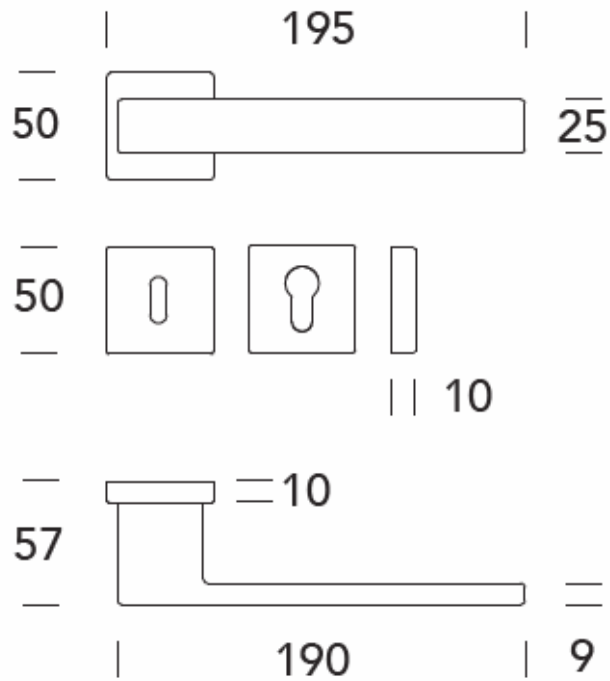

LEVER 15.0426 "B-ARTE"

LEVER: 15.0124 "Q-ARTE" WITH SQUARE ROSES 50 X 50 MM

LEVER: 15.0124 "Q-ARTE" - MINIMAL ROSES WITH PRIVACY THUMB-TURN

LEVER: 15.0420 "R-STRASS"

LEVER: 15.0432 "Q-ARTE" EXTRA LONG LEVER: 7 1/2 INCH LONG

LEVER ON ROSE: SET 15.0199 "UNIQA"

MINIMALISTIC SETUP

PRIVACY SET UP WITH THUMB-TURN INDICATOR

ENTRY SET UP WITH KEYWAY

LEVER 15.0429

“Q-STAR”

WITH SQUARE ROSE 50 x 50 mm

PRIVACY SET WITH SQUARE ROSES

LEVER: COUPE #11.1341 WITH SQUARE ROSES 55 X 55 MM

STANDOFF: 1 1/8 INCH OR 27 MM