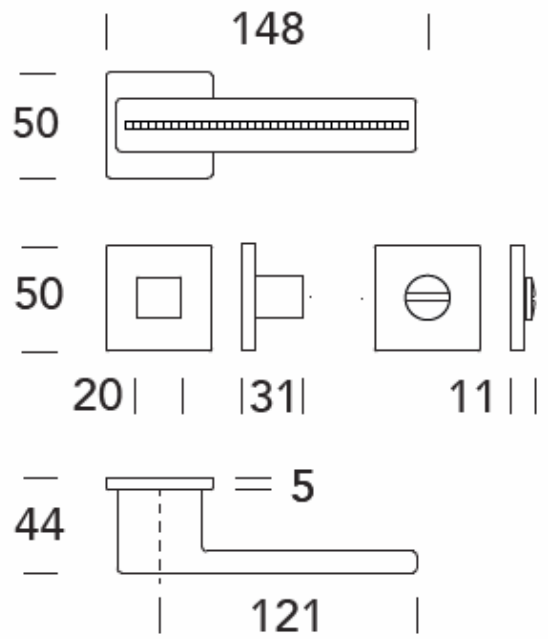

LEVER 15.0426 "B-ARTE"

LEVER: 15.0124 "Q-ARTE" WITH SQUARE ROSES 50 X 50 MM

LEVER: 15.0124 "Q-ARTE" - MINIMAL ROSES WITH PRIVACY THUMB-TURN

LEVER: 15.0420 "R-STRASS"

LEVER: 15.0432 "Q-ARTE" EXTRA LONG LEVER: 7 1/2 INCH LONG

LEVER ON ROSE: SET 15.0199 "UNIQA"

MINIMALISTIC SETUP

PRIVACY SET UP WITH THUMB-TURN INDICATOR

ENTRY SET UP WITH KEYWAY

LEVER 15.0429

“Q-STAR”

WITH SQUARE ROSE 50 x 50 mm

PRIVACY SET WITH SQUARE ROSES

LEVER: COUPE #11.1341 WITH SQUARE ROSES 55 X 55 MM

STANDOFF: 1 1/8 INCH OR 27 MM