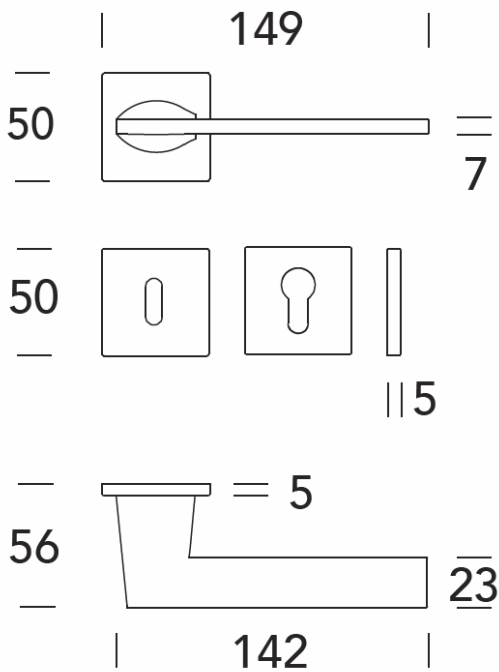

LEVER: 15.0118 "OFELIA"-