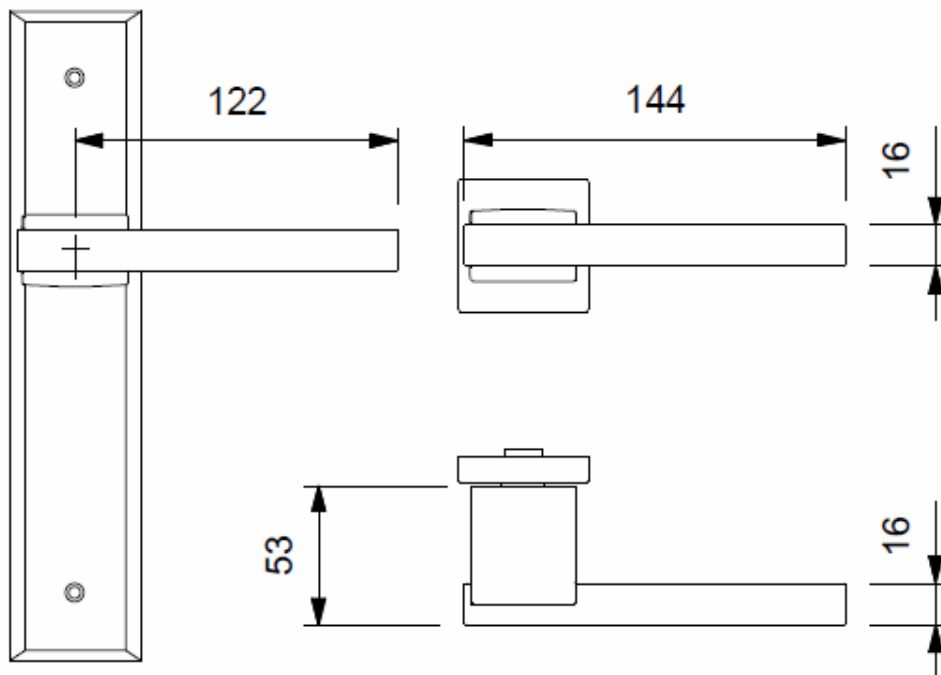

LEVER 15.0426 "B-ARTE"

LEVER: 15.0124 "Q-ARTE" WITH SQUARE ROSES 50 X 50 MM

LEVER: 15.0124 "Q-ARTE" - MINIMAL ROSES WITH PRIVACY THUMB-TURN

LEVER: 15.0420 "R-STRASS"

LEVER: 15.0432 "Q-ARTE" EXTRA LONG LEVER: 7 1/2 INCH LONG

LEVER ON ROSE: SET 15.0199 "UNIQA"

MINIMALISTIC SETUP

PRIVACY SET UP WITH THUMB-TURN INDICATOR

ENTRY SET UP WITH KEYWAY

LEVER 15.0429

“Q-STAR”

WITH SQUARE ROSE 50 x 50 mm

PRIVACY SET WITH SQUARE ROSES

LEVER: COUPE #11.1341 WITH SQUARE ROSES 55 X 55 MM

STANDOFF: 1 1/8 INCH OR 27 MM