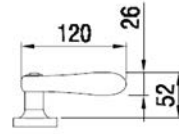

LEVER: 15.0067 "PISA"

ROSE WITH SCREWS SHOWING

PISA WITH SOLID ROSE

LEVER: 15.0167 "VIENNA"

LEVER: 15.0123 "DAFNE"

LEVER: 15.0101

"CLAUDIA"

PRICACY SET

LEVER: 15.0079

"CHRIS"

LEVER: 15.0073 "BALTIC"

73 MR 382 OSC

LEVER: 15.0063 "OLIVIA"

LEVER: 15.0097 "UOVO"

97 MP 248 LV

LEVER: 15.0076 "EXTRA BASSA" - NARROW STYLE  
STANDS OFF ONLY 26 MM OR 1 INCH FROM SURFACE

LEVER: COUPE #11.1341 WITH SQUARE ROSES 55 X 55 MM

STANDOFF: 1 1/8 INCH OR 27 MM