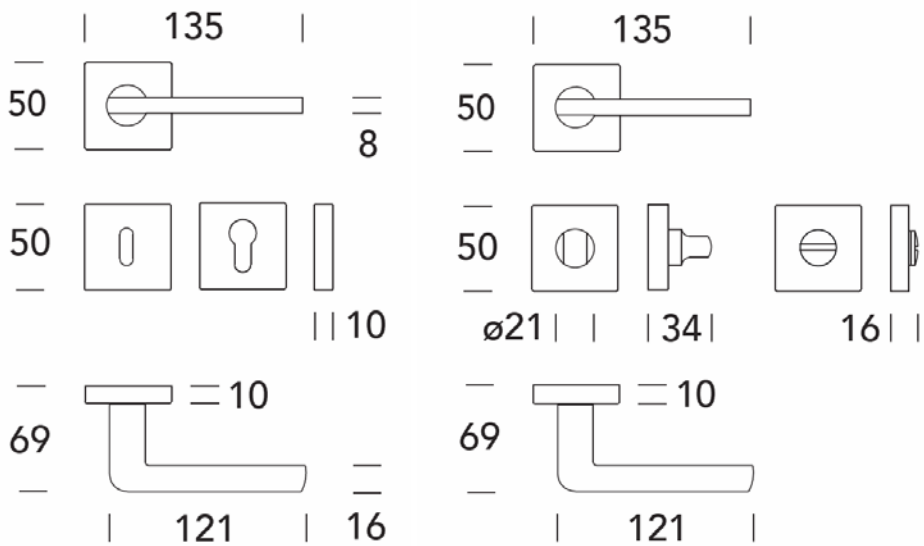

LEVER: 15.0119

"Q-10"