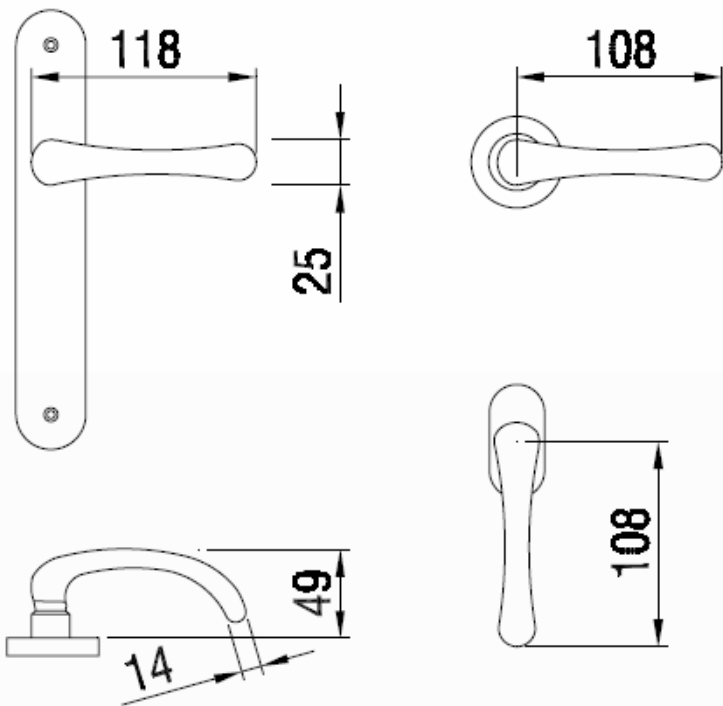

LEVER 15.0426 "B-ARTE"

LEVER: 15.0124 "Q-ARTE" WITH SQUARE ROSES 50 X 50 MM

LEVER: 15.0124 "Q-ARTE" - MINIMAL ROSES WITH PRIVACY THUMB-TURN

LEVER: 15.0420 "R-STRASS"

LEVER: 15.0432 "Q-ARTE" EXTRA LONG LEVER: 7 1/2 INCH LONG

(ALSO CLARA 238)

LEVER: 15.0030

“ELENA” -

LEVER: 15.0031 "SABINA"

LEVER: 15.0066 "MOIRA"

LEVER: 15.0128 "NORMA"

LEVER: 15.0121 "APRI"

LEVER: 15.0121 "APRI" WITH MINIROSES WITH SQUARE ROSES

LEVER: 15.0067 "PISA"

ROSE WITH SCREWS SHOWING

PISA WITH SOLID ROSE

LEVER: 15.0167 "VIENNA"

LEVER: 15.0123 "DAFNE"

LEVER: 15.0101

"CLAUDIA"

PRICACY SET

LEVER: COUPE #11.1341 WITH SQUARE ROSES 55 X 55 MM

STANDOFF: 1 1/8 INCH OR 27 MM