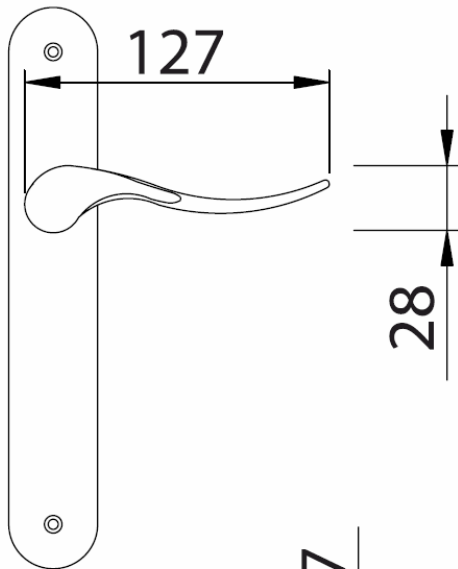

LEVER 15.0426 "B-ARTE"

LEVER: 15.0124 "Q-ARTE" WITH SQUARE ROSES 50 X 50 MM

LEVER: 15.0124 "Q-ARTE" - MINIMAL ROSES WITH PRIVACY THUMB-TURN

LEVER: 15.0420 "R-STRASS"

LEVER: 15.0432 "Q-ARTE" EXTRA LONG LEVER: 7 1/2 INCH LONG

LEVER: 15.0067 "PISA"

ROSE WITH SCREWS SHOWING

PISA WITH SOLID ROSE

LEVER: 15.0167 "VIENNA"

LEVER: 15.0123 "DAFNE"

LEVER: 15.0101

"CLAUDIA"

PRICACY SET

LEVER: 15.0079

"CHRIS"

LEVER: 15.0073 "BALTIC"

73 MR 382 OSC

LEVER: 15.0063 "OLIVIA"

LEVER: 15.0097 "UOVO"

97 MP 248 LV

LEVER: 15.0076 "EXTRA BASSA" - NARROW STYLE  
STANDS OFF ONLY 26 MM OR 1 INCH FROM SURFACE

LEVER: COUPE #11.1341 WITH SQUARE ROSES 55 X 55 MM

STANDOFF: 1 1/8 INCH OR 27 MM