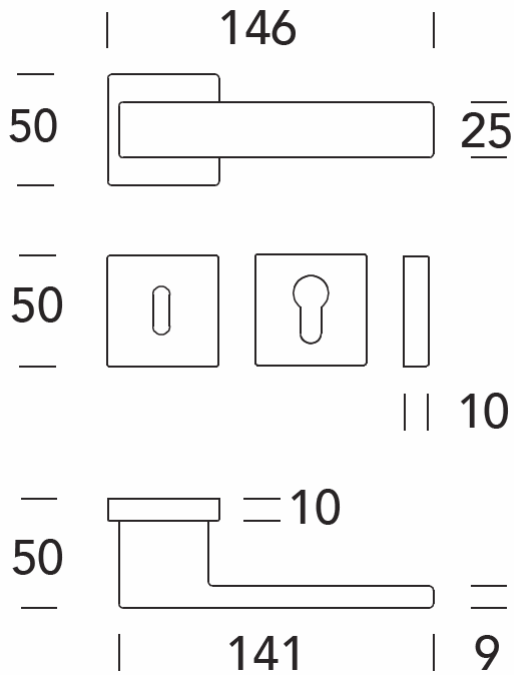

LEVER 15.0426 "B-ARTE"

LEVER: 15.0124 "Q-ARTE" WITH SQUARE ROSES 50 X 50 MM

LEVER: 15.0124 "Q-ARTE" - MINIMAL ROSES WITH PRIVACY THUMB-TURN

LEVER: 15.0420 "R-STRASS"

LEVER: 15.0432 "Q-ARTE" EXTRA LONG LEVER: 7 1/2 INCH LONG

LEVER ON ROSE: SET 15.0199 "UNIQA"

MINIMALISTIC SETUP

PRIVACY SET UP WITH THUMB-TURN INDICATOR

ENTRY SET UP WITH KEYWAY

LEVER 15.0429

“Q-STAR”

WITH SQUARE ROSE 50 x 50 mm

PRIVACY SET WITH SQUARE ROSES

LEVER: COUPE #11.1341 WITH SQUARE ROSES 55 X 55 MM

STANDOFF: 1 1/8 INCH OR 27 MM