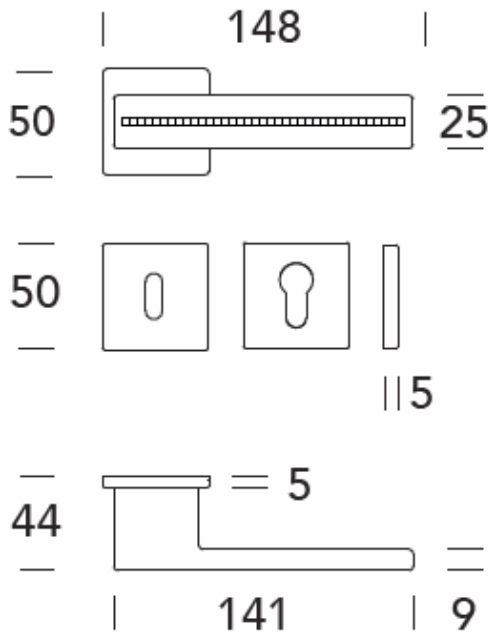

LEVER 15.0426 "B-ARTE"

LEVER: 15.0124 "Q-ARTE" WITH SQUARE ROSES 50 X 50 MM

LEVER: 15.0124 "Q-ARTE" - MINIMAL ROSES WITH PRIVACY THUMB-TURN

LEVER: 15.0420 "R-STRASS"

LEVER: 15.0432 "Q-ARTE" EXTRA LONG LEVER: 7 1/2 INCH LONG

LEVER ON ROSE: SET 15.0199 "UNIQA"

MINIMALISTIC SETUP

PRIVACY SET UP WITH THUMB-TURN INDICATOR

ENTRY SET UP WITH KEYWAY

LEVER 15.0429

“Q-STAR”

WITH SQUARE ROSE 50 x 50 mm

PRIVACY SET WITH SQUARE ROSES

LEVER: COUPE #11.1341 WITH SQUARE ROSES 55 X 55 MM

STANDOFF: 1 1/8 INCH OR 27 MM