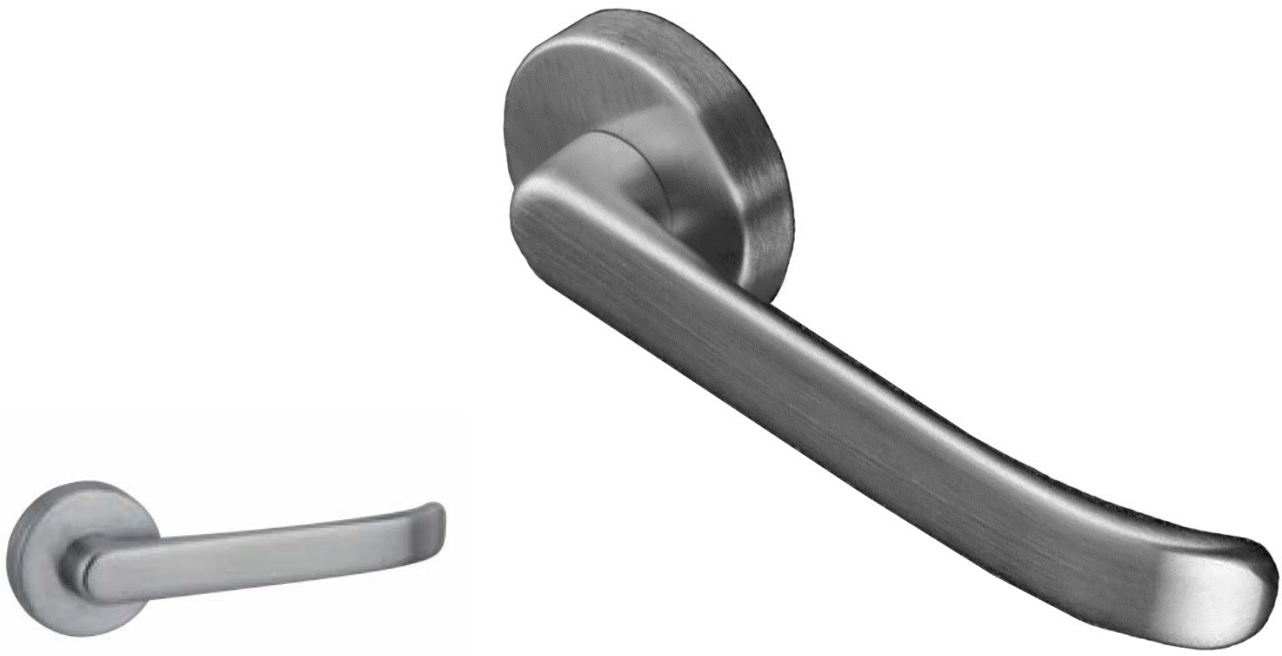

LEVER: 15.0079

"CHRIS"

LEVER: 15.0073 "BALTIC"

73 MR 382 OSC

LEVER: 15.0063 "OLIVIA"

LEVER: 15.0097 "UOVO"

97 MP 248 LV

LEVER: 15.0076 "EXTRA BASSA" - NARROW STYLE  
STANDS OFF ONLY 26 MM OR 1 INCH FROM SURFACE

LEVER: COUPE #11.1341 WITH SQUARE ROSES 55 X 55 MM

STANDOFF: 1 1/8 INCH OR 27 MM