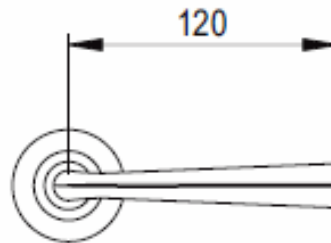

LEVER: 15.0119

"Q-10"

LEVER: 15.0118 "OFELIA"-

LEVER: 15.0141 "SPRING"

LEVER: 15.0144 "QUARK" - 144

LEVER 15.0194 "Q-LINE" (replaces Jado 373)

LEVER: 15.0195 "B-LINE"

LEVER: 15.0130 "LASER"

LEVER: 15.0145 "INMA" TWO TONE

INMA - 145 PRIVACY

LEVER: 15.0125 "TRIADE"

LEVER: 15.0126 "ROMBO"

LEVER: 15.0115 "GOLF"

LEVER: 15.0040

"IXIA"-

LEVER: 15.0026 "Q- MINI" - WITH SQUARE ROSES

LEVER 15.0426 "B-ARTE"

LEVER: 15.0124 "Q-ARTE" WITH SQUARE ROSES 50 X 50 MM

LEVER: 15.0124 "Q-ARTE" - MINIMAL ROSES WITH PRIVACY THUMB-TURN

LEVER: 15.0420 "R-STRASS"

LEVER: 15.0432 "Q-ARTE" EXTRA LONG LEVER: 7 1/2 INCH LONG

LEVER: COUPE #11.1341 WITH SQUARE ROSES 55 X 55 MM

STANDOFF: 1 1/8 INCH OR 27 MM