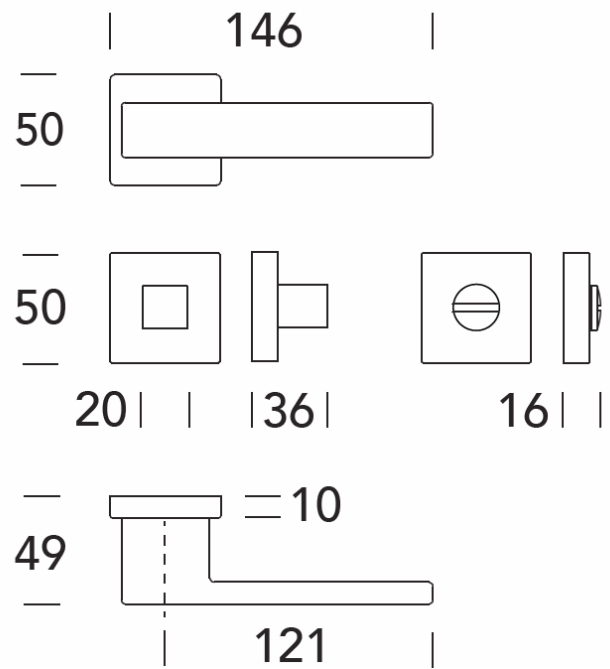

LEVER 15.0426 "B-ARTE"

LEVER: 15.0124 "Q-ARTE" WITH SQUARE ROSES 50 X 50 MM

LEVER: 15.0124 "Q-ARTE" - MINIMAL ROSES WITH PRIVACY THUMB-TURN

LEVER: 15.0420 "R-STRASS"

LEVER: 15.0432 "Q-ARTE" EXTRA LONG LEVER: 7 1/2 INCH LONG

LEVER ON ROSE: SET 15.0199 "UNIQA"

MINIMALISTIC SETUP

PRIVACY SET UP WITH THUMB-TURN INDICATOR

ENTRY SET UP WITH KEYWAY

LEVER 15.0429

“Q-STAR”

WITH SQUARE ROSE 50 x 50 mm

PRIVACY SET WITH SQUARE ROSES

LEVER: COUPE #11.1341 WITH SQUARE ROSES 55 X 55 MM

STANDOFF: 1 1/8 INCH OR 27 MM