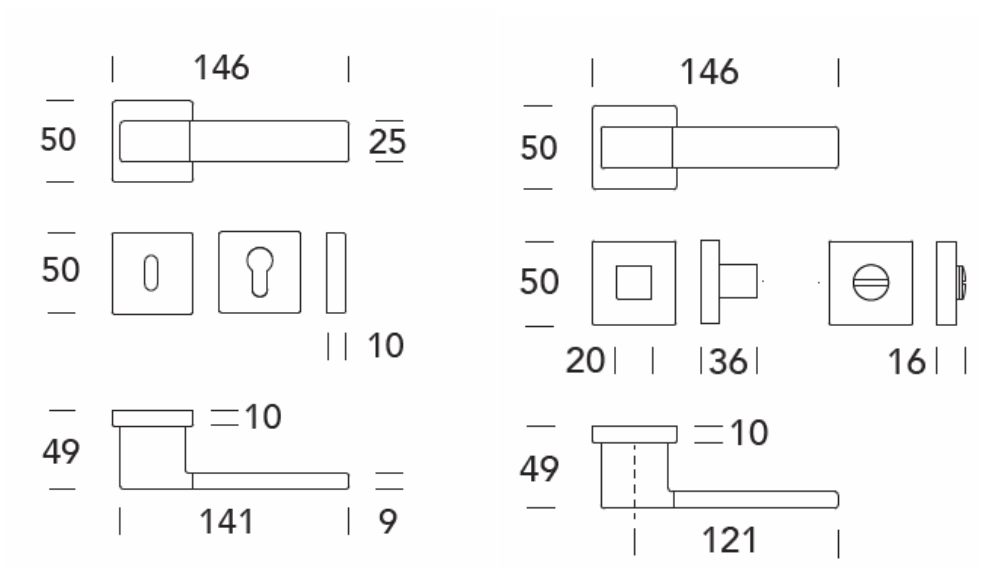

LEVER: 15.0145 "INMA" TWO TONE

INMA - 145 PRIVACY

LEVER: 15.0125 "TRIADE"

LEVER: 15.0126 "ROMBO"

LEVER: 15.0115 "GOLF"

LEVER: 15.0040

"IXIA"-

LEVER: 15.0026 "Q- MINI" - WITH SQUARE ROSES

LEVER 15.0426 "B-ARTE"

LEVER: 15.0124 "Q-ARTE" WITH SQUARE ROSES 50 X 50 MM

LEVER: 15.0124 "Q-ARTE" - MINIMAL ROSES WITH PRIVACY THUMB-TURN

LEVER: 15.0420 "R-STRASS"

LEVER: 15.0432 "Q-ARTE" EXTRA LONG LEVER: 7 1/2 INCH LONG

LEVER: COUPE #11.1341 WITH SQUARE ROSES 55 X 55 MM

STANDOFF: 1 1/8 INCH OR 27 MM