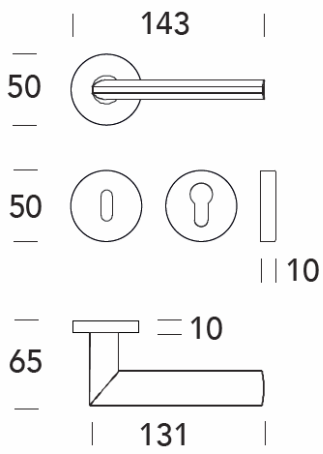

LEVER: 15.0145 "INMA" TWO TONE

INMA - 145 PRIVACY

LEVER: 15.0125 "TRIADE"

LEVER: 15.0126 "ROMBO"

LEVER: 15.0115 "GOLF"

LEVER: 15.0040

"IXIA"-

LEVER: 15.0026 "Q- MINI" - WITH SQUARE ROSES

LEVER 15.0426 "B-ARTE"

LEVER: 15.0124 "Q-ARTE" WITH SQUARE ROSES 50 X 50 MM

LEVER: 15.0124 "Q-ARTE" - MINIMAL ROSES WITH PRIVACY THUMB-TURN

LEVER: 15.0420 "R-STRASS"

LEVER: 15.0432 "Q-ARTE" EXTRA LONG LEVER: 7 1/2 INCH LONG

LEVER ON ROSE: SET 15.0199 "UNIQA"

MINIMALISTIC SETUP

PRIVACY SET UP WITH THUMB-TURN INDICATOR

ENTRY SET UP WITH KEYWAY

LEVER 15.0429

“Q-STAR”

WITH SQUARE ROSE 50 x 50 mm

PRIVACY SET WITH SQUARE ROSES

LEVER: COUPE #11.1341 WITH SQUARE ROSES 55 X 55 MM

STANDOFF: 1 1/8 INCH OR 27 MM