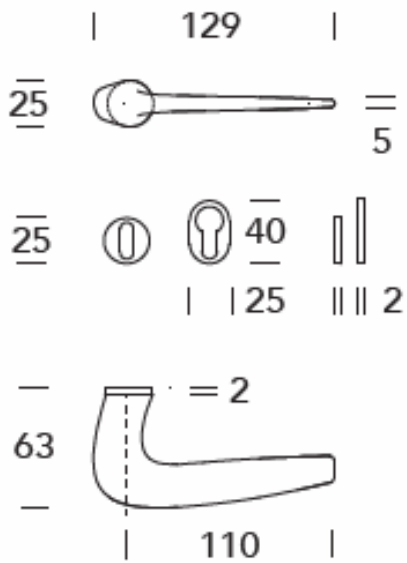

LEVER 15.0429 "Q-STAR"

MINIMAL

Lever Rose 15.0124

LEVER: 15.0005 "ELEGANCE"

LEVER: 15.0005 "ELEGANCE" MINIMAL ROSES

LEVER: 15.0016 "FLORIDA"

LEVER: 15.0150

"C-LINE"

LEVER: COUPE #11.1341 WITH SQUARE ROSES 55 X 55 MM

STANDOFF: 1 1/8 INCH OR 27 MM