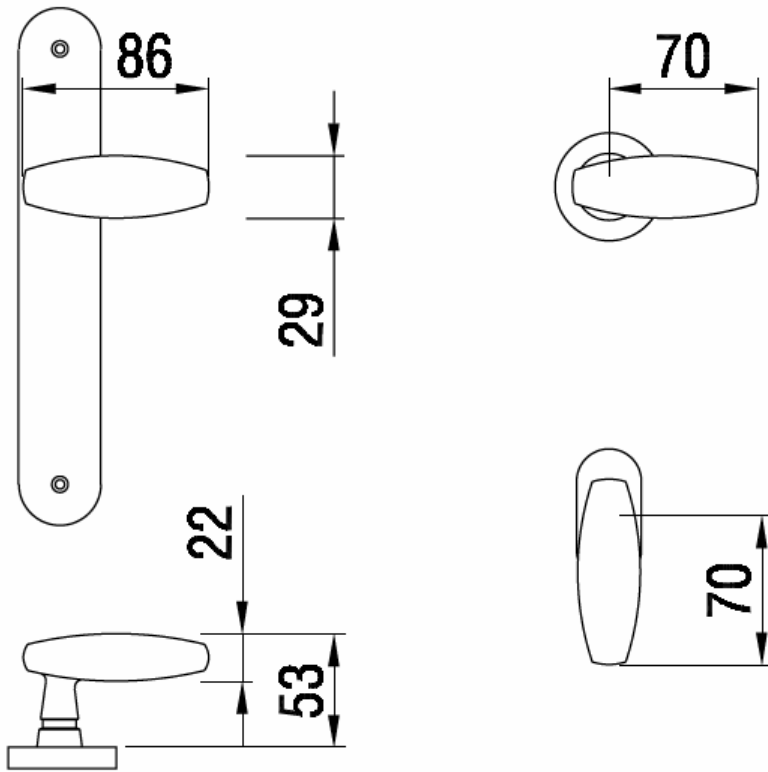

LEVER 15.0426 "B-ARTE"

LEVER: 15.0124 "Q-ARTE" WITH SQUARE ROSES 50 X 50 MM

LEVER: 15.0124 "Q-ARTE" - MINIMAL ROSES WITH PRIVACY THUMB-TURN

LEVER: 15.0420 "R-STRASS"

LEVER: 15.0432 "Q-ARTE" EXTRA LONG LEVER: 7 1/2 INCH LONG

LEVER: 15.0067 "PISA"

ROSE WITH SCREWS SHOWING

PISA WITH SOLID ROSE

LEVER: 15.0167 "VIENNA"

LEVER: 15.0123 "DAFNE"

LEVER: 15.0101

"CLAUDIA"

PRICACY SET

LEVER: 15.0079

"CHRIS"

LEVER: 15.0073 "BALTIC"

73 MR 382 OSC

LEVER: 15.0063 "OLIVIA"

LEVER: 15.0097 "UOVO"

97 MP 248 LV

LEVER: 15.0076 "EXTRA BASSA" - NARROW STYLE  
STANDS OFF ONLY 26 MM OR 1 INCH FROM SURFACE

LEVER: COUPE #11.1341 WITH SQUARE ROSES 55 X 55 MM

STANDOFF: 1 1/8 INCH OR 27 MM