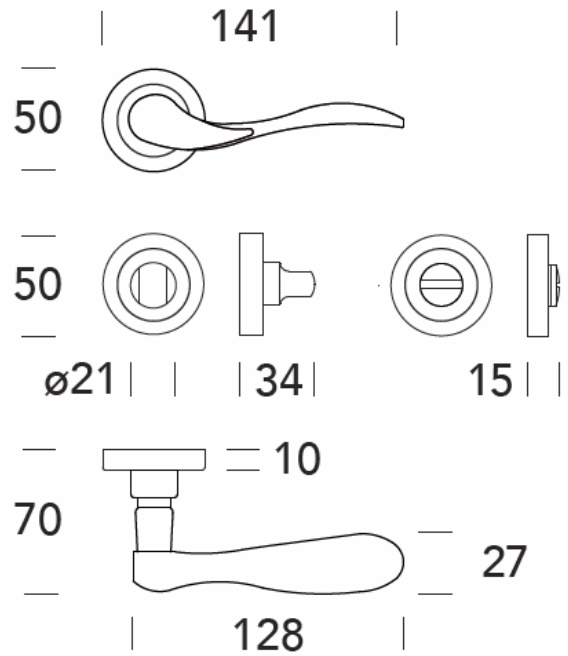

LEVER 15.0426 "B-ARTE"

LEVER: 15.0124 "Q-ARTE" WITH SQUARE ROSES 50 X 50 MM

LEVER: 15.0124 "Q-ARTE" - MINIMAL ROSES WITH PRIVACY THUMB-TURN

LEVER: 15.0420 "R-STRASS"

LEVER: 15.0432 "Q-ARTE" EXTRA LONG LEVER: 7 1/2 INCH LONG

LEVER: 15.0067 "PISA"

ROSE WITH SCREWS SHOWING

PISA WITH SOLID ROSE

LEVER: 15.0167 "VIENNA"

LEVER: 15.0123 "DAFNE"

LEVER: 15.0101

"CLAUDIA"

PRICACY SET

LEVER: 15.0079

"CHRIS"

LEVER: 15.0073 "BALTIC"

73 MR 382 OSC

LEVER: 15.0063 "OLIVIA"

LEVER: 15.0097 "UOVO"

97 MP 248 LV

LEVER: 15.0076 "EXTRA BASSA" - NARROW STYLE  
STANDS OFF ONLY 26 MM OR 1 INCH FROM SURFACE

LEVER: COUPE #11.1341 WITH SQUARE ROSES 55 X 55 MM

STANDOFF: 1 1/8 INCH OR 27 MM