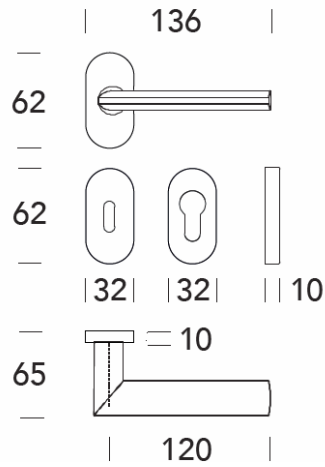

LEVER: 15.0145 "INMA" TWO TONE

INMA - 145 PRIVACY

LEVER: 15.0125 "TRIADE"

LEVER: 15.0126 "ROMBO"

LEVER: 15.0115 "GOLF"

LEVER: 15.0040

"IXIA"-

LEVER: 15.0026 "Q- MINI" - WITH SQUARE ROSES

LEVER 15.0426 "B-ARTE"

LEVER: 15.0124 "Q-ARTE" WITH SQUARE ROSES 50 X 50 MM

LEVER: 15.0124 "Q-ARTE" - MINIMAL ROSES WITH PRIVACY THUMB-TURN

LEVER: 15.0420 "R-STRASS"

LEVER: 15.0432 "Q-ARTE" EXTRA LONG LEVER: 7 1/2 INCH LONG

LEVER ON ROSE: SET 15.0199 "UNIQA"

MINIMALISTIC SETUP

PRIVACY SET UP WITH THUMB-TURN INDICATOR

ENTRY SET UP WITH KEYWAY

LEVER 15.0429

“Q-STAR”

WITH SQUARE ROSE 50 x 50 mm

PRIVACY SET WITH SQUARE ROSES

LEVER: COUPE #11.1341 WITH SQUARE ROSES 55 X 55 MM

STANDOFF: 1 1/8 INCH OR 27 MM