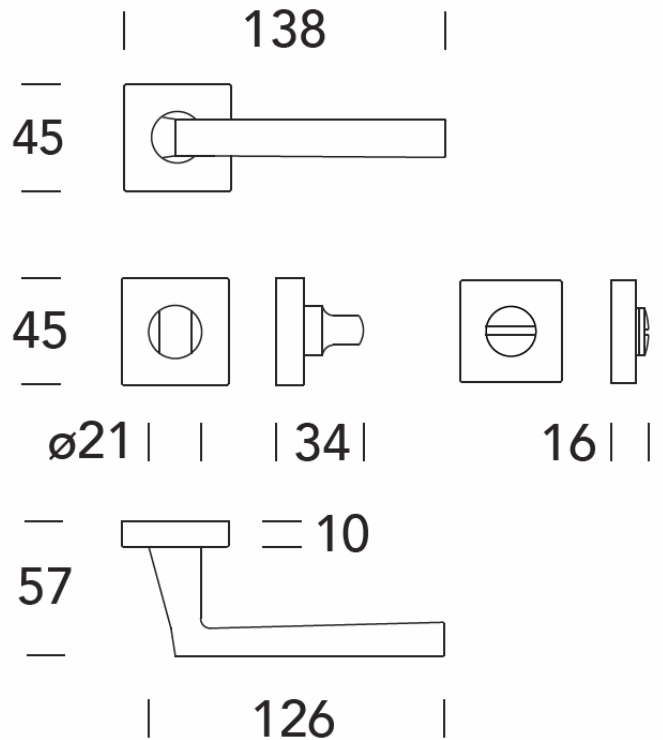

LEVER: 15.0119

"Q-10"

LEVER: 15.0118 "OFELIA"-

LEVER: 15.0141 "SPRING"

LEVER: 15.0144 "QUARK" - 144

LEVER 15.0194 "Q-LINE" (replaces Jado 373)

LEVER: 15.0195 "B-LINE"

LEVER: 15.0130 "LASER"

LEVER 15.0426 "B-ARTE"

LEVER: 15.0124 "Q-ARTE" WITH SQUARE ROSES 50 X 50 MM

LEVER: 15.0124 "Q-ARTE" - MINIMAL ROSES WITH PRIVACY THUMB-TURN

LEVER: 15.0420 "R-STRASS"

LEVER: 15.0432 "Q-ARTE" EXTRA LONG LEVER: 7 1/2 INCH LONG

LEVER: 15.0067 "PISA"

ROSE WITH SCREWS SHOWING

PISA WITH SOLID ROSE

LEVER: 15.0167 "VIENNA"

LEVER: 15.0123 "DAFNE"

LEVER: 15.0101

"CLAUDIA"

PRICACY SET

LEVER: COUPE #11.1341 WITH SQUARE ROSES 55 X 55 MM

STANDOFF: 1 1/8 INCH OR 27 MM