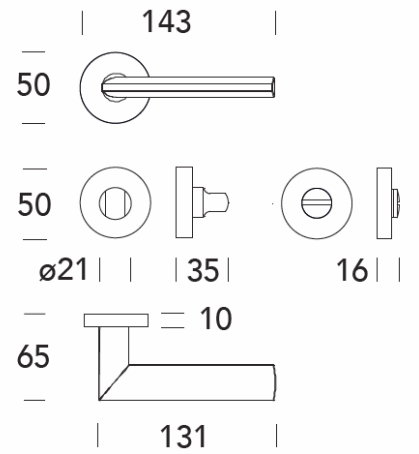

LEVER: 15.0145 "INMA" TWO TONE

INMA - 145 PRIVACY

LEVER: 15.0125 "TRIADE"

LEVER: 15.0126 "ROMBO"

LEVER: 15.0115 "GOLF"

LEVER: 15.0040

"IXIA"-

LEVER: 15.0026 "Q- MINI" - WITH SQUARE ROSES

LEVER 15.0426 "B-ARTE"

LEVER: 15.0124 "Q-ARTE" WITH SQUARE ROSES 50 X 50 MM

LEVER: 15.0124 "Q-ARTE" - MINIMAL ROSES WITH PRIVACY THUMB-TURN

LEVER: 15.0420 "R-STRASS"

LEVER: 15.0432 "Q-ARTE" EXTRA LONG LEVER: 7 1/2 INCH LONG

LEVER ON ROSE: SET 15.0199 "UNIQA"

MINIMALISTIC SETUP

PRIVACY SET UP WITH THUMB-TURN INDICATOR

ENTRY SET UP WITH KEYWAY

LEVER 15.0429

“Q-STAR”

WITH SQUARE ROSE 50 x 50 mm

PRIVACY SET WITH SQUARE ROSES

LEVER: COUPE #11.1341 WITH SQUARE ROSES 55 X 55 MM

STANDOFF: 1 1/8 INCH OR 27 MM