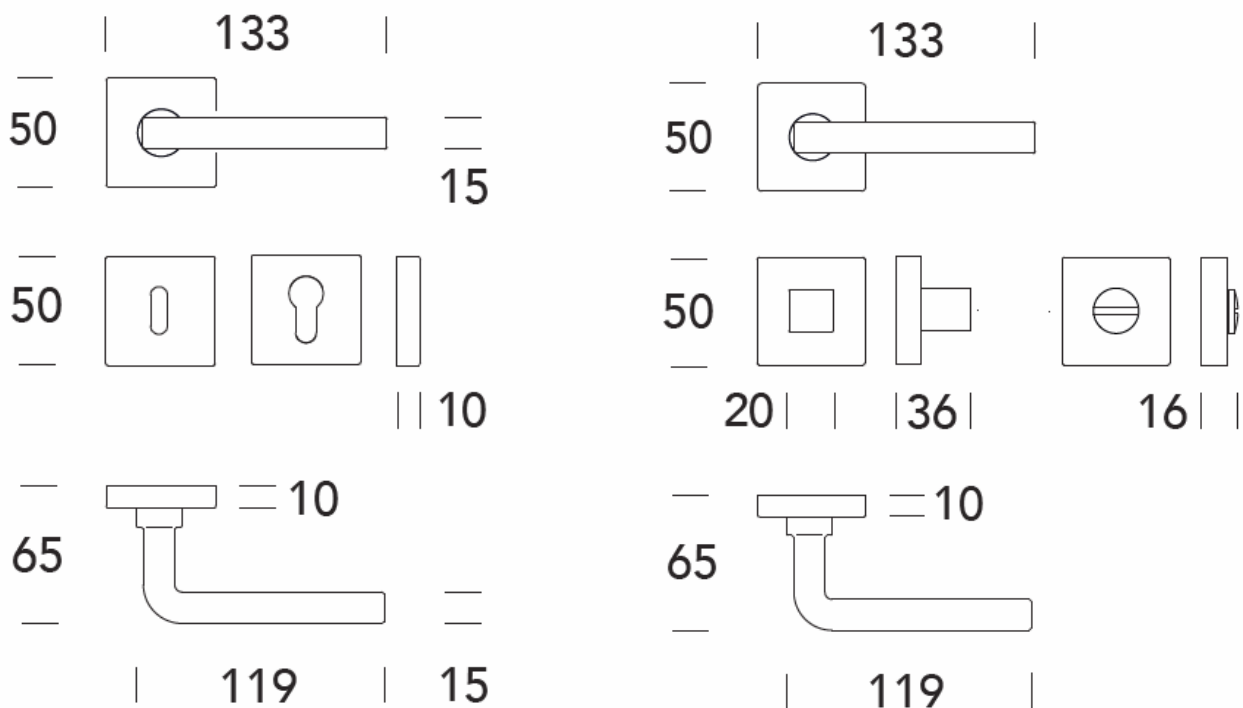

LEVER: 15.0119

"Q-10"

LEVER: 15.0118 "OFELIA"-

LEVER: 15.0141 "SPRING"

LEVER: 15.0144 "QUARK" - 144

LEVER 15.0194 "Q-LINE" (replaces Jado 373)

LEVER: 15.0195 "B-LINE"

LEVER: 15.0130 "LASER"

LEVER 15.0426 "B-ARTE"

LEVER: 15.0124 "Q-ARTE" WITH SQUARE ROSES 50 X 50 MM

LEVER: 15.0124 "Q-ARTE" - MINIMAL ROSES WITH PRIVACY THUMB-TURN

LEVER: 15.0420 "R-STRASS"

LEVER: 15.0432 "Q-ARTE" EXTRA LONG LEVER: 7 1/2 INCH LONG

LEVER: 15.0067 "PISA"

ROSE WITH SCREWS SHOWING

PISA WITH SOLID ROSE

LEVER: 15.0167 "VIENNA"

LEVER: 15.0123 "DAFNE"

LEVER: 15.0101

"CLAUDIA"

PRICACY SET

LEVER: COUPE #11.1341 WITH SQUARE ROSES 55 X 55 MM

STANDOFF: 1 1/8 INCH OR 27 MM