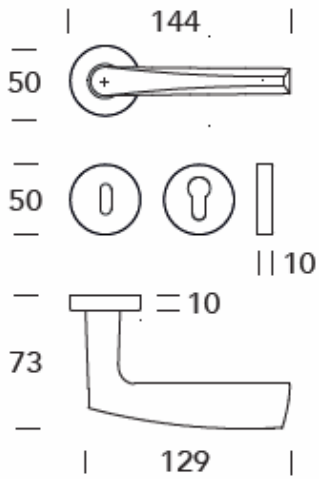

LEVER: 15.0145 "INMA" TWO TONE

INMA - 145 PRIVACY

LEVER: 15.0125 "TRIADE"

LEVER: 15.0126 "ROMBO"

LEVER: 15.0115 "GOLF"

LEVER: 15.0040

"IXIA"-

LEVER: 15.0026 "Q- MINI" - WITH SQUARE ROSES

LEVER 15.0426 "B-ARTE"

LEVER: 15.0124 "Q-ARTE" WITH SQUARE ROSES 50 X 50 MM

LEVER: 15.0124 "Q-ARTE" - MINIMAL ROSES WITH PRIVACY THUMB-TURN

LEVER: 15.0420 "R-STRASS"

LEVER: 15.0432 "Q-ARTE" EXTRA LONG LEVER: 7 1/2 INCH LONG

LEVER: COUPE #11.1341 WITH SQUARE ROSES 55 X 55 MM

STANDOFF: 1 1/8 INCH OR 27 MM