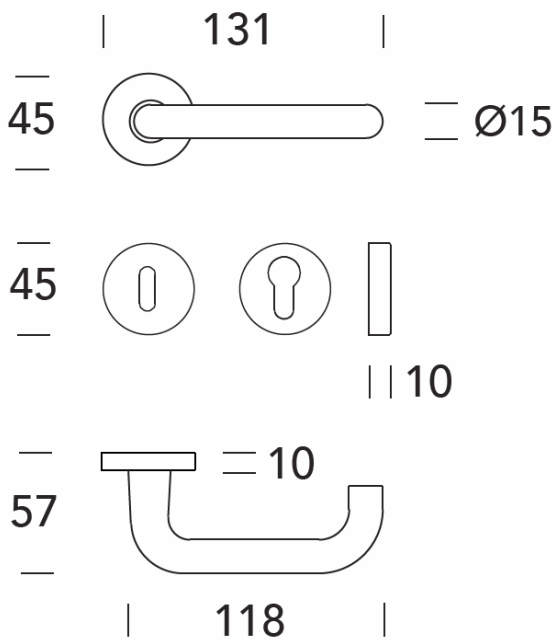

LEVER: 15.0030

“ELENA” -