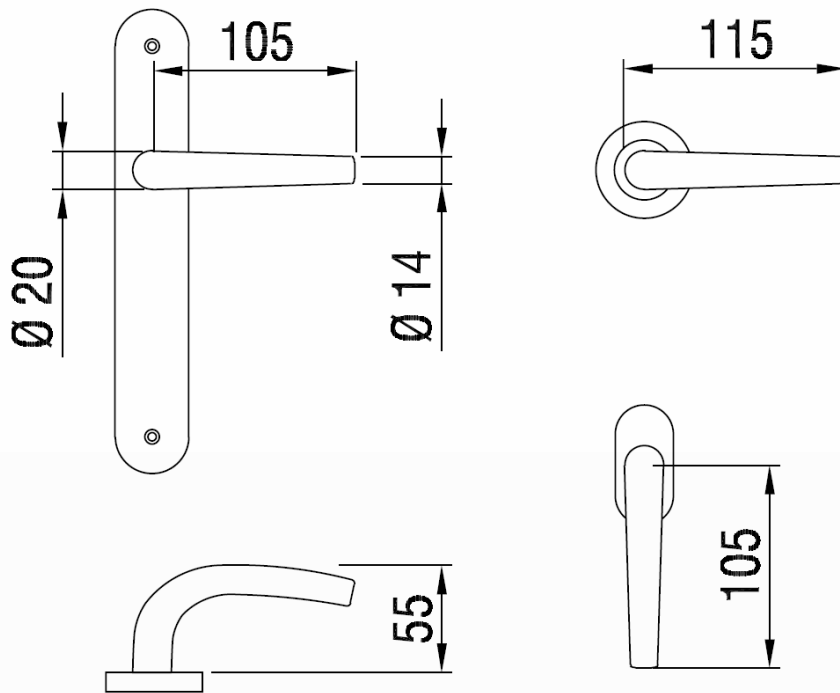

LEVER 15.0426 "B-ARTE"

LEVER: 15.0124 "Q-ARTE" WITH SQUARE ROSES 50 X 50 MM

LEVER: 15.0124 "Q-ARTE" - MINIMAL ROSES WITH PRIVACY THUMB-TURN

LEVER: 15.0420 "R-STRASS"

LEVER: 15.0432 "Q-ARTE" EXTRA LONG LEVER: 7 1/2 INCH LONG

(ALSO CLARA 238)

LEVER: 15.0030

“ELENA” -

LEVER: 15.0031 "SABINA"

LEVER: 15.0066 "MOIRA"

LEVER: 15.0128 "NORMA"

LEVER: 15.0121 "APRI"

LEVER: 15.0121 "APRI" WITH MINIROSES WITH SQUARE ROSES

LEVER: 15.0067 "PISA"

ROSE WITH SCREWS SHOWING

PISA WITH SOLID ROSE

LEVER: 15.0167 "VIENNA"

LEVER: 15.0123 "DAFNE"

LEVER: 15.0101

"CLAUDIA"

PRICACY SET

LEVER: COUPE #11.1341 WITH SQUARE ROSES 55 X 55 MM

STANDOFF: 1 1/8 INCH OR 27 MM