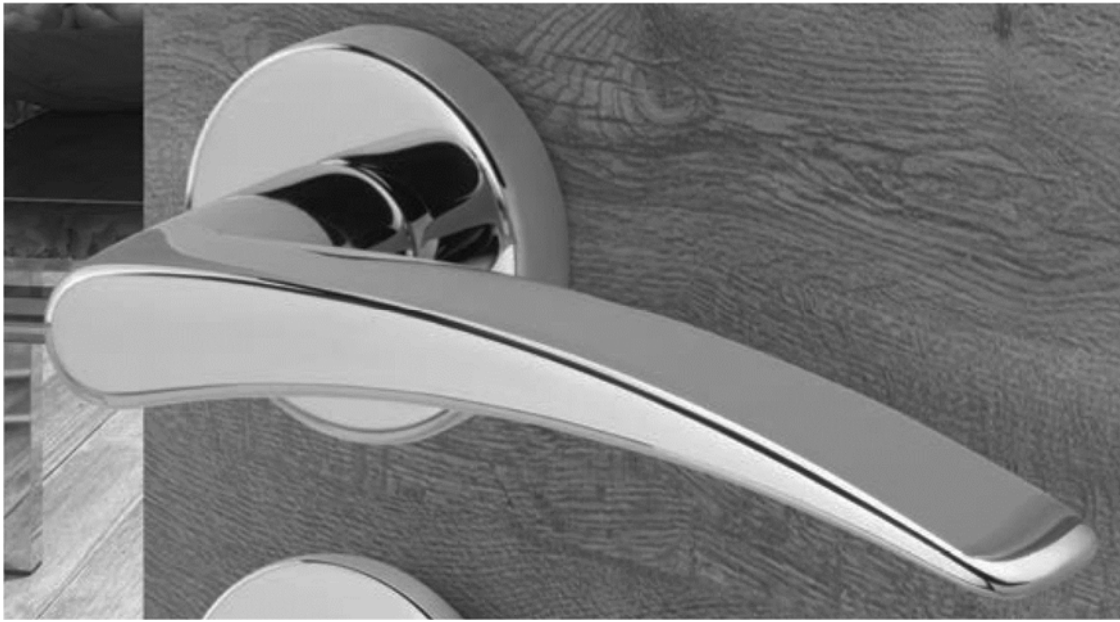

(ALSO CLARA 238)

LEVER: 15.0030

“ELENA” -

LEVER: 15.0031 "SABINA"

LEVER: 15.0066 "MOIRA"

LEVER: 15.0128 "NORMA"

LEVER: 15.0121 "APRI"

LEVER: 15.0121 "APRI" WITH MINIROSES WITH SQUARE ROSES