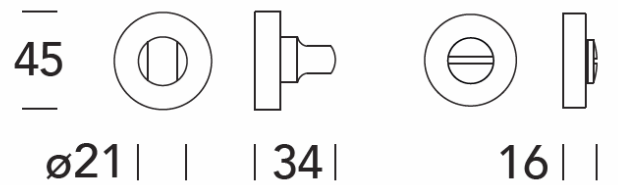

LEVER ON ROSE: SET 15.0199 "UNIQA"

MINIMALISTIC SETUP

PRIVACY SET UP WITH THUMB-TURN INDICATOR

ENTRY SET UP WITH KEYWAY

LEVER 15.0429

“Q-STAR”

WITH SQUARE ROSE 50 x 50 mm

PRIVACY SET WITH SQUARE ROSES

LEVER 15.0429 "Q-STAR"

MINIMAL

Lever Rose 15.0124

LEVER: 15.0005 "ELEGANCE"

LEVER: 15.0005 "ELEGANCE" MINIMAL ROSES

LEVER: 15.0016 "FLORIDA"

LEVER: 15.0150

"C-LINE"

(ALSO CLARA 238)

LEVER: 15.0030

“ELENA” -

LEVER: 15.0031 "SABINA"

LEVER: 15.0066 "MOIRA"

LEVER: 15.0128 "NORMA"

LEVER: 15.0121 "APRI"

LEVER: 15.0121 "APRI" WITH MINIROSES WITH SQUARE ROSES