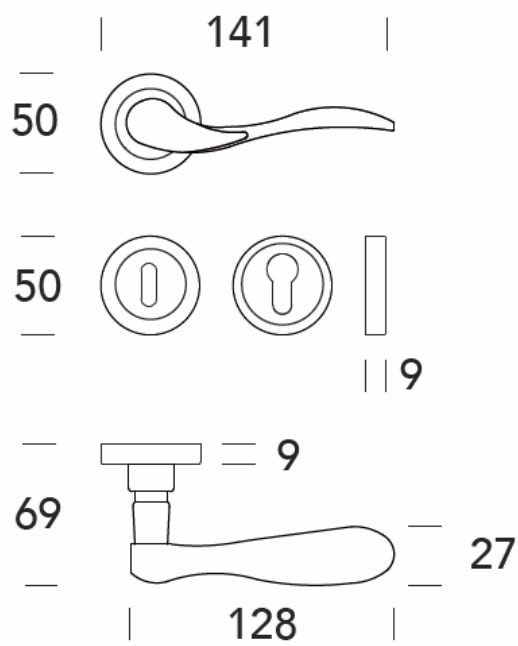

LEVER 15.0426 "B-ARTE"

LEVER: 15.0124 "Q-ARTE" WITH SQUARE ROSES 50 X 50 MM

LEVER: 15.0124 "Q-ARTE" - MINIMAL ROSES WITH PRIVACY THUMB-TURN

LEVER: 15.0420 "R-STRASS"

LEVER: 15.0432 "Q-ARTE" EXTRA LONG LEVER: 7 1/2 INCH LONG

LEVER: 15.0067 "PISA"

ROSE WITH SCREWS SHOWING

PISA WITH SOLID ROSE

LEVER: 15.0167 "VIENNA"

LEVER: 15.0123 "DAFNE"

LEVER: 15.0101

"CLAUDIA"

PRICACY SET

LEVER: 15.0079

"CHRIS"

LEVER: 15.0073 "BALTIC"

73 MR 382 OSC

LEVER: 15.0063 "OLIVIA"

LEVER: 15.0097 "UOVO"

97 MP 248 LV

LEVER: 15.0076 "EXTRA BASSA" - NARROW STYLE  
STANDS OFF ONLY 26 MM OR 1 INCH FROM SURFACE

LEVER: COUPE #11.1341 WITH SQUARE ROSES 55 X 55 MM

STANDOFF: 1 1/8 INCH OR 27 MM