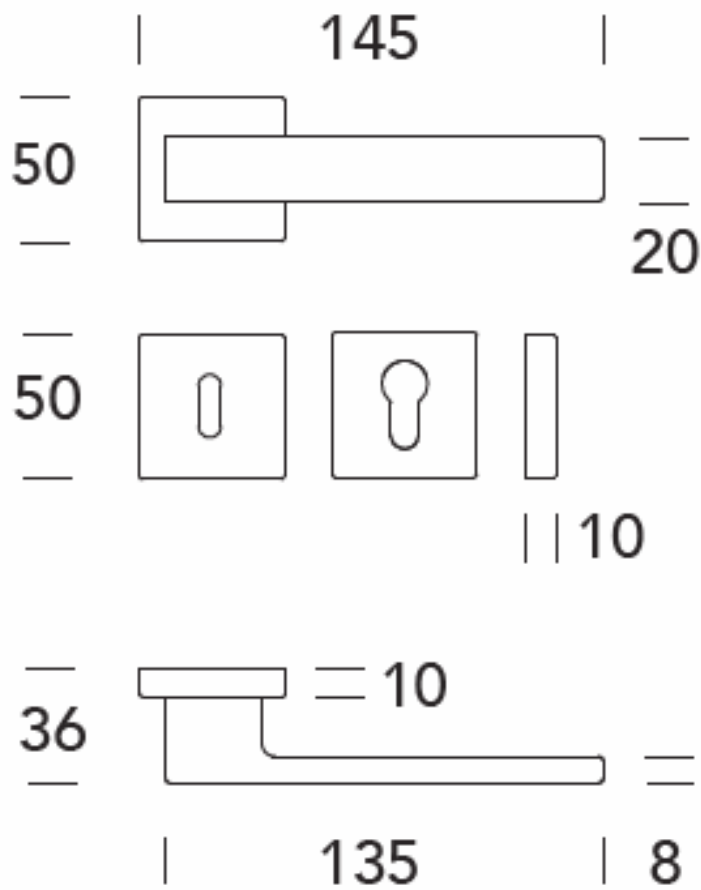

LEVER: 15.0145 "INMA" TWO TONE

INMA - 145 PRIVACY

LEVER: 15.0125 "TRIADE"

LEVER: 15.0126 "ROMBO"

LEVER: 15.0115 "GOLF"

LEVER: 15.0040

"IXIA"-

LEVER: 15.0026 "Q- MINI" - WITH SQUARE ROSES

LEVER 15.0426 "B-ARTE"

LEVER: 15.0124 "Q-ARTE" WITH SQUARE ROSES 50 X 50 MM

LEVER: 15.0124 "Q-ARTE" - MINIMAL ROSES WITH PRIVACY THUMB-TURN

LEVER: 15.0420 "R-STRASS"

LEVER: 15.0432 "Q-ARTE" EXTRA LONG LEVER: 7 1/2 INCH LONG

LEVER: COUPE #11.1341 WITH SQUARE ROSES 55 X 55 MM

STANDOFF: 1 1/8 INCH OR 27 MM