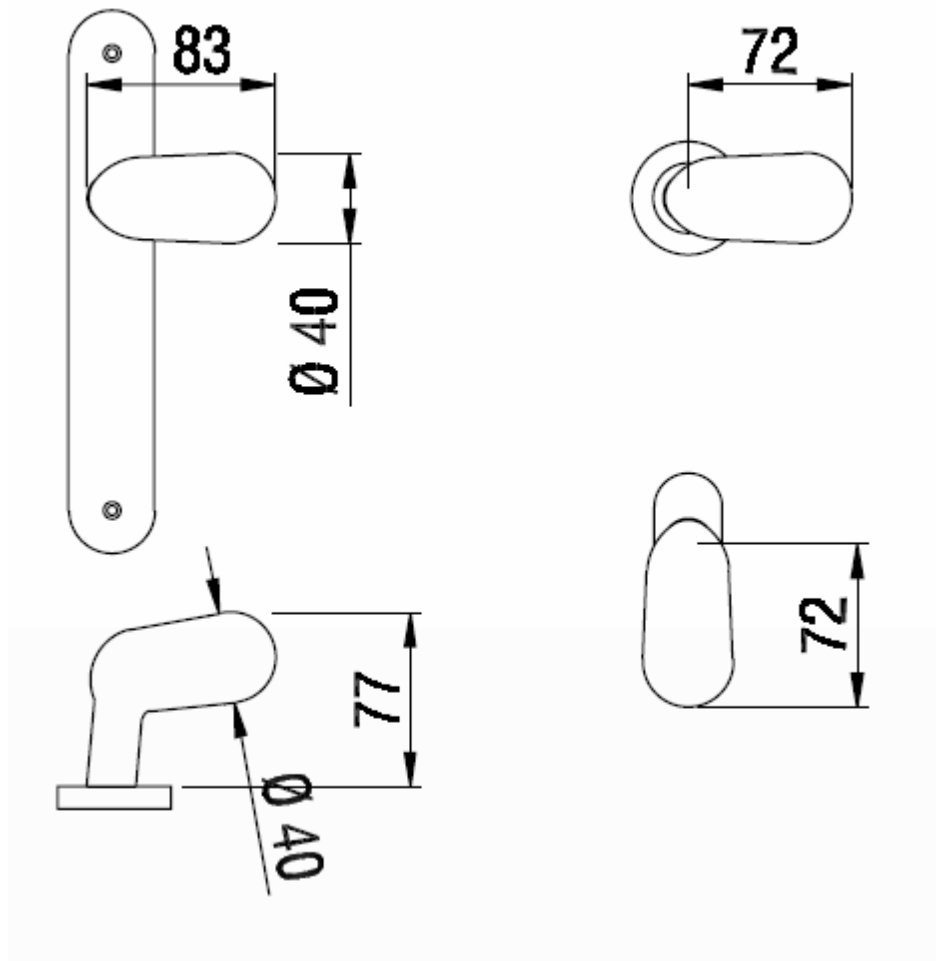

LEVER 15.0426 "B-ARTE"

LEVER: 15.0124 "Q-ARTE" WITH SQUARE ROSES 50 X 50 MM

LEVER: 15.0124 "Q-ARTE" - MINIMAL ROSES WITH PRIVACY THUMB-TURN

LEVER: 15.0420 "R-STRASS"

LEVER: 15.0432 "Q-ARTE" EXTRA LONG LEVER: 7 1/2 INCH LONG

LEVER: 15.0067 "PISA"

ROSE WITH SCREWS SHOWING

PISA WITH SOLID ROSE

LEVER: 15.0167 "VIENNA"

LEVER: 15.0123 "DAFNE"

LEVER: 15.0101

"CLAUDIA"

PRICACY SET

LEVER: 15.0079

"CHRIS"

LEVER: 15.0073 "BALTIC"

73 MR 382 OSC

LEVER: 15.0063 "OLIVIA"

LEVER: 15.0097 "UOVO"

97 MP 248 LV

LEVER: 15.0076 "EXTRA BASSA" - NARROW STYLE  
STANDS OFF ONLY 26 MM OR 1 INCH FROM SURFACE

LEVER: COUPE #11.1341 WITH SQUARE ROSES 55 X 55 MM

STANDOFF: 1 1/8 INCH OR 27 MM