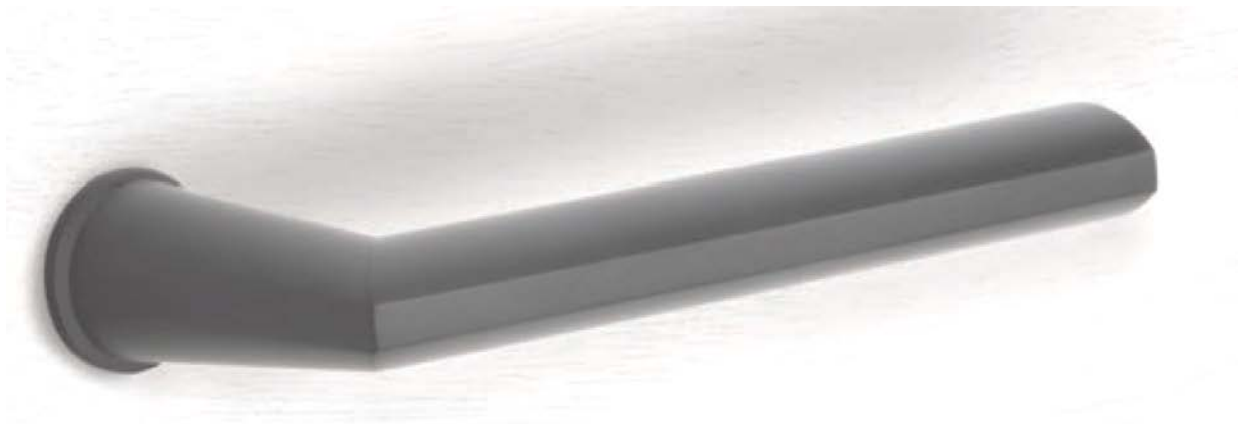

LEVER: 15.0119

"Q-10"

LEVER: 15.0118 "OFELIA"-

LEVER: 15.0141 "SPRING"

LEVER: 15.0144 "QUARK" - 144

LEVER 15.0194 "Q-LINE" (replaces Jado 373)

LEVER: 15.0195 "B-LINE"

LEVER: 15.0130 "LASER"

LEVER: 15.0145 "INMA" TWO TONE

INMA - 145 PRIVACY

LEVER: 15.0125 "TRIADE"

LEVER: 15.0126 "ROMBO"

LEVER: 15.0115 "GOLF"

LEVER: 15.0040

"IXIA"-

LEVER: 15.0026 "Q- MINI" - WITH SQUARE ROSES

LEVER 15.0426 "B-ARTE"

LEVER: 15.0124 "Q-ARTE" WITH SQUARE ROSES 50 X 50 MM

LEVER: 15.0124 "Q-ARTE" - MINIMAL ROSES WITH PRIVACY THUMB-TURN

LEVER: 15.0420 "R-STRASS"

LEVER: 15.0432 "Q-ARTE" EXTRA LONG LEVER: 7 1/2 INCH LONG

LEVER ON ROSE: SET 15.0199 "UNIQA"

MINIMALISTIC SETUP

PRIVACY SET UP WITH THUMB-TURN INDICATOR

ENTRY SET UP WITH KEYWAY

LEVER 15.0429

“Q-STAR”

WITH SQUARE ROSE 50 x 50 mm

PRIVACY SET WITH SQUARE ROSES