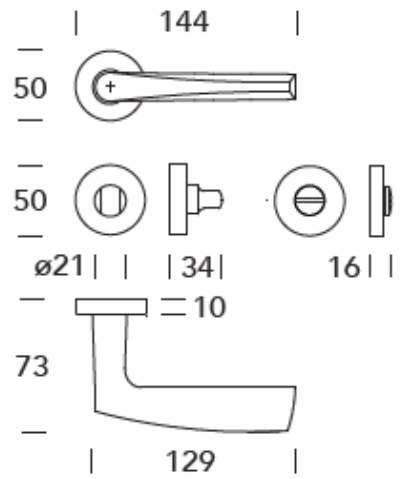

LEVER: 15.0145 "INMA" TWO TONE

INMA - 145 PRIVACY

LEVER: 15.0125 "TRIADE"

LEVER: 15.0126 "ROMBO"

LEVER: 15.0115 "GOLF"

LEVER: 15.0040

"IXIA"-

LEVER: 15.0026 "Q- MINI" - WITH SQUARE ROSES

LEVER 15.0426 "B-ARTE"

LEVER: 15.0124 "Q-ARTE" WITH SQUARE ROSES 50 X 50 MM

LEVER: 15.0124 "Q-ARTE" - MINIMAL ROSES WITH PRIVACY THUMB-TURN

LEVER: 15.0420 "R-STRASS"

LEVER: 15.0432 "Q-ARTE" EXTRA LONG LEVER: 7 1/2 INCH LONG

LEVER ON ROSE: SET 15.0199 "UNIQA"

MINIMALISTIC SETUP

PRIVACY SET UP WITH THUMB-TURN INDICATOR

ENTRY SET UP WITH KEYWAY

LEVER 15.0429

“Q-STAR”

WITH SQUARE ROSE 50 x 50 mm

PRIVACY SET WITH SQUARE ROSES

LEVER: COUPE #11.1341 WITH SQUARE ROSES 55 X 55 MM

STANDOFF: 1 1/8 INCH OR 27 MM