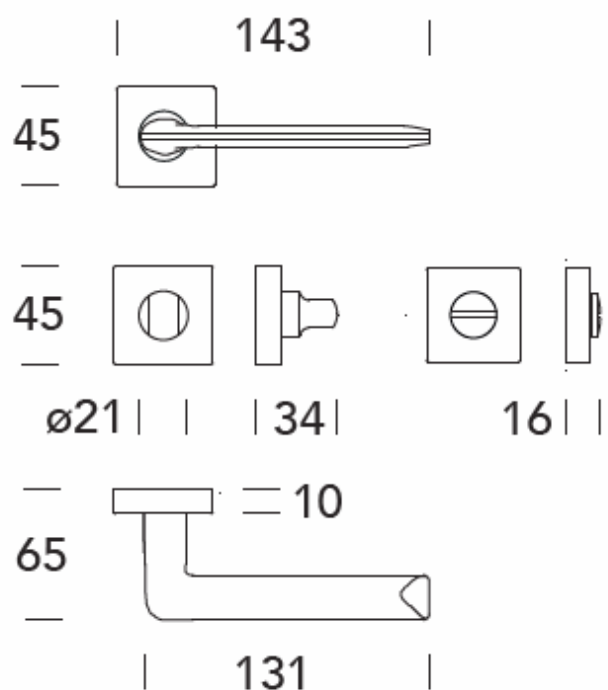

LEVER: 15.0119

"Q-10"

LEVER: 15.0118 "OFELIA"-

LEVER: 15.0141 "SPRING"

LEVER: 15.0144 "QUARK" - 144

LEVER 15.0194 "Q-LINE" (replaces Jado 373)

LEVER: 15.0195 "B-LINE"

LEVER: 15.0130 "LASER"

LEVER 15.0426 "B-ARTE"

LEVER: 15.0124 "Q-ARTE" WITH SQUARE ROSES 50 X 50 MM

LEVER: 15.0124 "Q-ARTE" - MINIMAL ROSES WITH PRIVACY THUMB-TURN

LEVER: 15.0420 "R-STRASS"

LEVER: 15.0432 "Q-ARTE" EXTRA LONG LEVER: 7 1/2 INCH LONG

LEVER: 15.0067 "PISA"

ROSE WITH SCREWS SHOWING

PISA WITH SOLID ROSE

LEVER: 15.0167 "VIENNA"

LEVER: 15.0123 "DAFNE"

LEVER: 15.0101

"CLAUDIA"

PRICACY SET

LEVER: COUPE #11.1341 WITH SQUARE ROSES 55 X 55 MM

STANDOFF: 1 1/8 INCH OR 27 MM