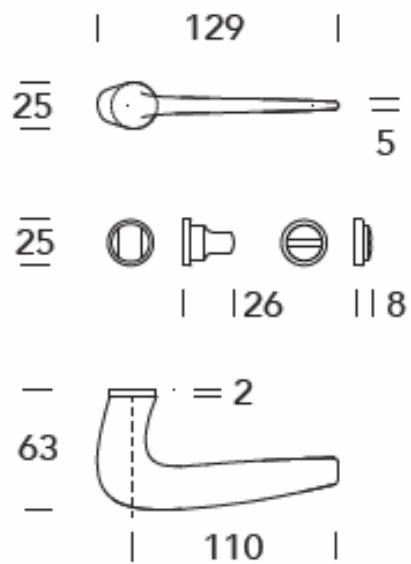

LEVER 15.0429 "Q-STAR"

MINIMAL

Lever Rose 15.0124

LEVER: 15.0005 "ELEGANCE"

LEVER: 15.0005 "ELEGANCE" MINIMAL ROSES

LEVER: 15.0016 "FLORIDA"

LEVER: 15.0150

"C-LINE"

LEVER: COUPE #11.1341 WITH SQUARE ROSES 55 X 55 MM

STANDOFF: 1 1/8 INCH OR 27 MM