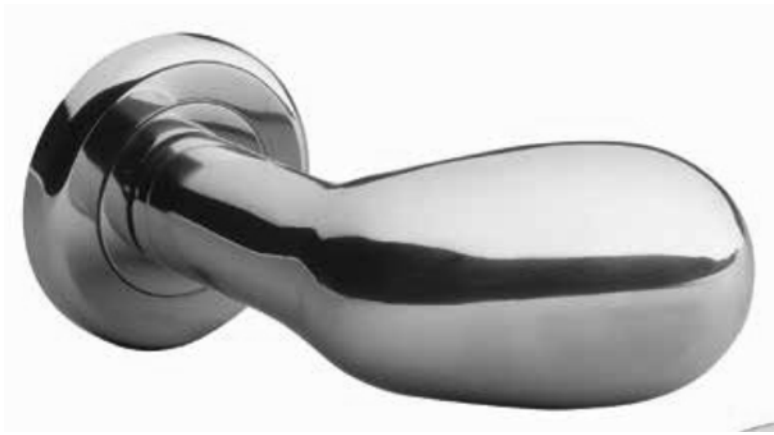

LEVER: 15.0079

"CHRIS"

LEVER: 15.0073 "BALTIC"

73 MR 382 OSC

LEVER: 15.0063 "OLIVIA"

LEVER: 15.0097 "UOVO"

97 MP 248 LV

LEVER: 15.0076 "EXTRA BASSA" - NARROW STYLE  
STANDS OFF ONLY 26 MM OR 1 INCH FROM SURFACE

LEVER: COUPE #11.1341 WITH SQUARE ROSES 55 X 55 MM

STANDOFF: 1 1/8 INCH OR 27 MM