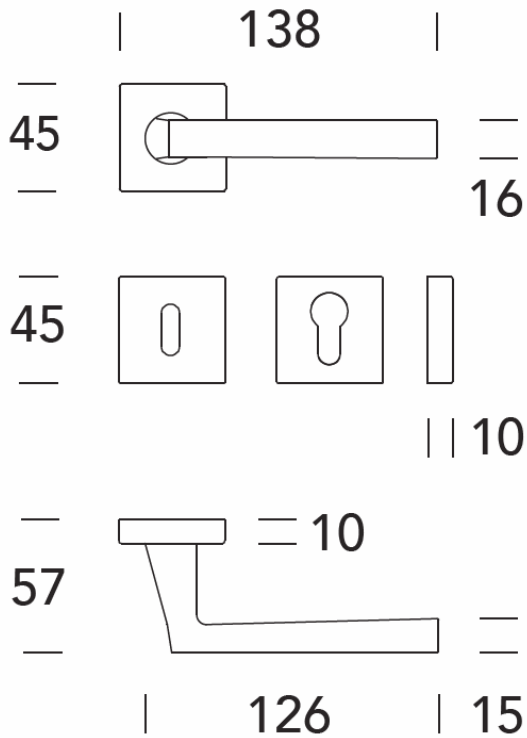

LEVER: 15.0119

"Q-10"

LEVER: 15.0118 "OFELIA"-

LEVER: 15.0141 "SPRING"

LEVER: 15.0144 "QUARK" - 144

LEVER 15.0194 "Q-LINE" (replaces Jado 373)

LEVER: 15.0195 "B-LINE"

LEVER: 15.0130 "LASER"

LEVER 15.0426 "B-ARTE"

LEVER: 15.0124 "Q-ARTE" WITH SQUARE ROSES 50 X 50 MM

LEVER: 15.0124 "Q-ARTE" - MINIMAL ROSES WITH PRIVACY THUMB-TURN

LEVER: 15.0420 "R-STRASS"

LEVER: 15.0432 "Q-ARTE" EXTRA LONG LEVER: 7 1/2 INCH LONG

LEVER: 15.0067 "PISA"

ROSE WITH SCREWS SHOWING

PISA WITH SOLID ROSE

LEVER: 15.0167 "VIENNA"

LEVER: 15.0123 "DAFNE"

LEVER: 15.0101

"CLAUDIA"

PRICACY SET

LEVER: COUPE #11.1341 WITH SQUARE ROSES 55 X 55 MM

STANDOFF: 1 1/8 INCH OR 27 MM