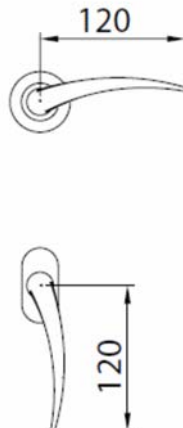

LEVER 15.0426 "B-ARTE"

LEVER: 15.0124 "Q-ARTE" WITH SQUARE ROSES 50 X 50 MM

LEVER: 15.0124 "Q-ARTE" - MINIMAL ROSES WITH PRIVACY THUMB-TURN

LEVER: 15.0420 "R-STRASS"

LEVER: 15.0432 "Q-ARTE" EXTRA LONG LEVER: 7 1/2 INCH LONG

LEVER 15.0429 "Q-STAR"

MINIMAL

Lever Rose 15.0124

LEVER: 15.0005 "ELEGANCE"

LEVER: 15.0005 "ELEGANCE" MINIMAL ROSES

LEVER: 15.0016 "FLORIDA"

LEVER: 15.0150

"C-LINE"

(ALSO CLARA 238)

LEVER: 15.0030

“ELENA” -

LEVER: 15.0031 "SABINA"

LEVER: 15.0066 "MOIRA"

LEVER: 15.0128 "NORMA"

LEVER: 15.0121 "APRI"

LEVER: 15.0121 "APRI" WITH MINIROSES WITH SQUARE ROSES

LEVER: COUPE #11.1341 WITH SQUARE ROSES 55 X 55 MM

STANDOFF: 1 1/8 INCH OR 27 MM