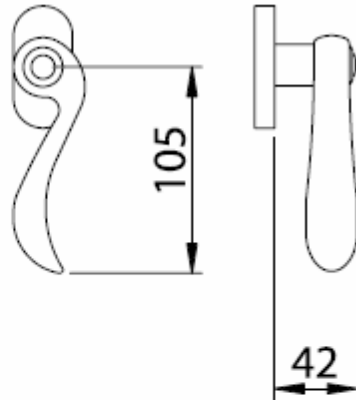

LEVER 15.0426 "B-ARTE"

LEVER: 15.0124 "Q-ARTE" WITH SQUARE ROSES 50 X 50 MM

LEVER: 15.0124 "Q-ARTE" - MINIMAL ROSES WITH PRIVACY THUMB-TURN

LEVER: 15.0420 "R-STRASS"

LEVER: 15.0432 "Q-ARTE" EXTRA LONG LEVER: 7 1/2 INCH LONG

LEVER: 15.0067 "PISA"

ROSE WITH SCREWS SHOWING

PISA WITH SOLID ROSE

LEVER: 15.0167 "VIENNA"

LEVER: 15.0123 "DAFNE"

LEVER: 15.0101

"CLAUDIA"

PRICACY SET

LEVER: 15.0079

"CHRIS"

LEVER: 15.0073 "BALTIC"

73 MR 382 OSC

LEVER: 15.0063 "OLIVIA"

LEVER: 15.0097 "UOVO"

97 MP 248 LV

LEVER: 15.0076 "EXTRA BASSA" - NARROW STYLE  
STANDS OFF ONLY 26 MM OR 1 INCH FROM SURFACE

LEVER: COUPE #11.1341 WITH SQUARE ROSES 55 X 55 MM

STANDOFF: 1 1/8 INCH OR 27 MM