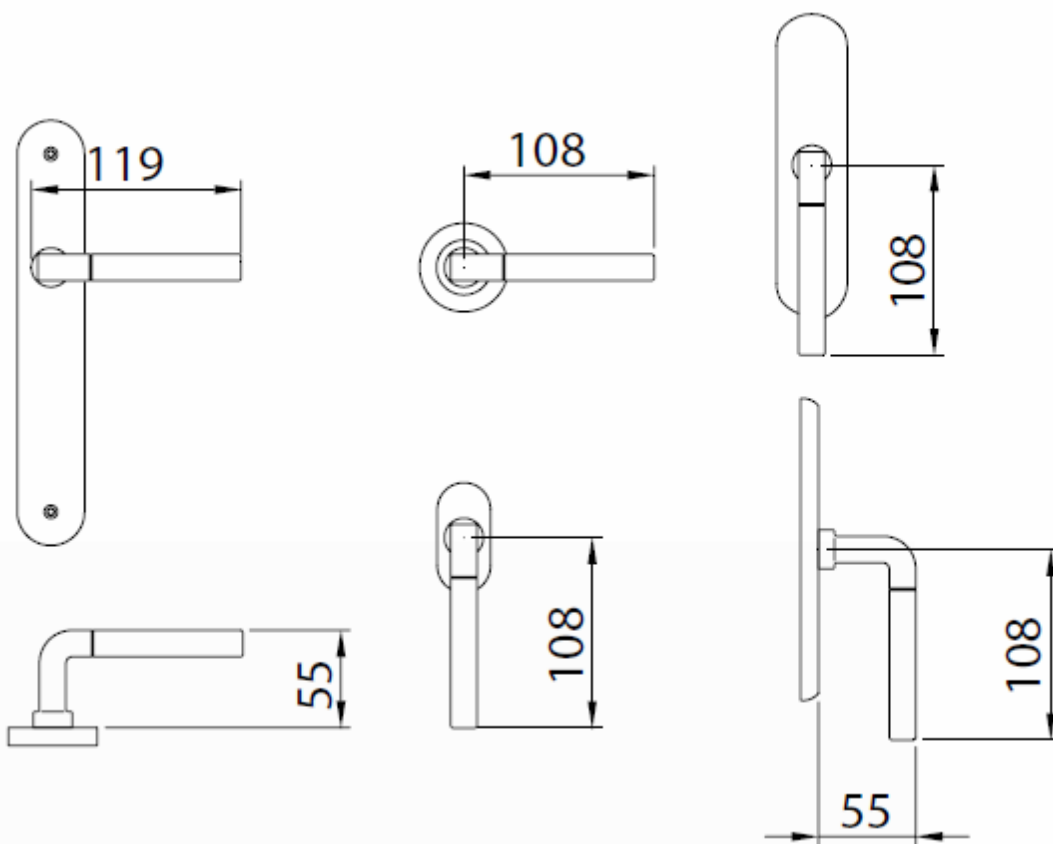

LEVER: 15.0119

"Q-10"

LEVER: 15.0118 "OFELIA"-

LEVER: 15.0141 "SPRING"

LEVER: 15.0144 "QUARK" - 144

LEVER 15.0194 "Q-LINE" (replaces Jado 373)

LEVER: 15.0195 "B-LINE"

LEVER: 15.0130 "LASER"

LEVER 15.0426 "B-ARTE"

LEVER: 15.0124 "Q-ARTE" WITH SQUARE ROSES 50 X 50 MM

LEVER: 15.0124 "Q-ARTE" - MINIMAL ROSES WITH PRIVACY THUMB-TURN

LEVER: 15.0420 "R-STRASS"

LEVER: 15.0432 "Q-ARTE" EXTRA LONG LEVER: 7 1/2 INCH LONG

LEVER: 15.0067 "PISA"

ROSE WITH SCREWS SHOWING

PISA WITH SOLID ROSE

LEVER: 15.0167 "VIENNA"

LEVER: 15.0123 "DAFNE"

LEVER: 15.0101

"CLAUDIA"

PRICACY SET

LEVER: COUPE #11.1341 WITH SQUARE ROSES 55 X 55 MM

STANDOFF: 1 1/8 INCH OR 27 MM