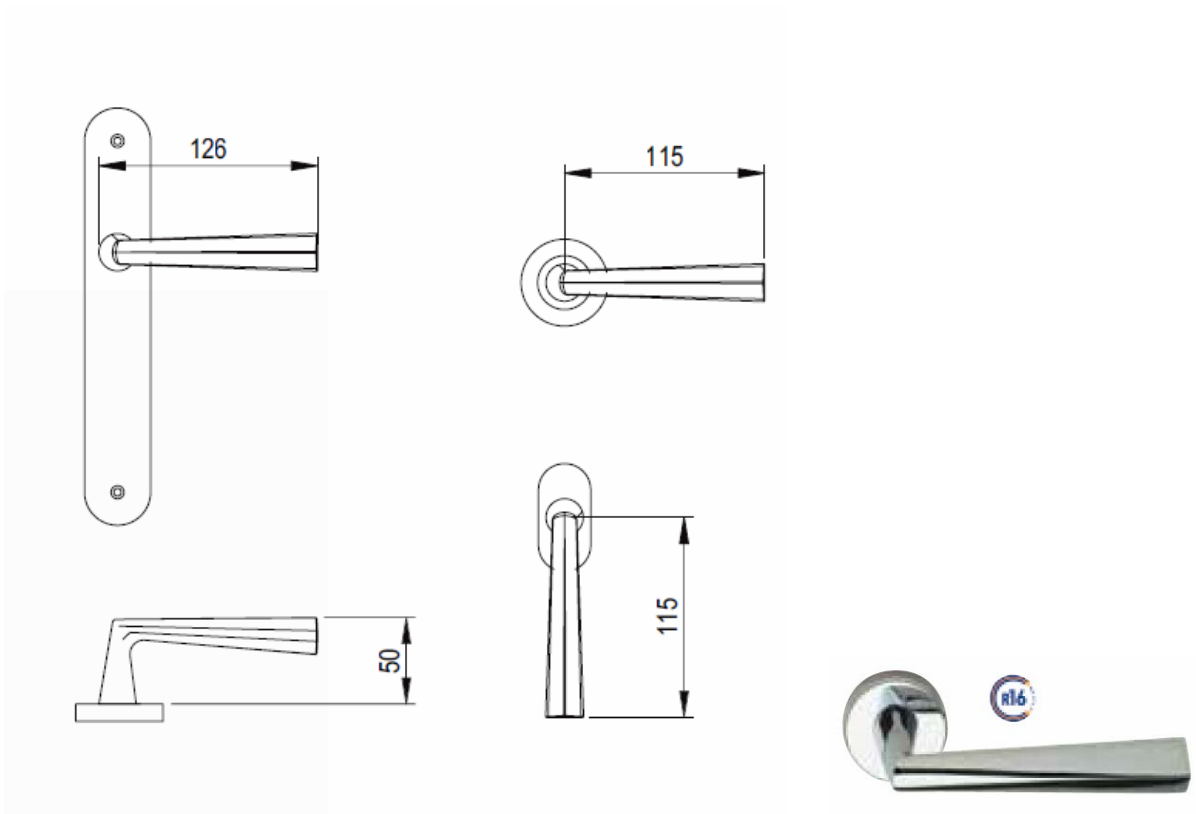

LEVER: 15.0145 "INMA" TWO TONE

INMA - 145 PRIVACY

LEVER: 15.0125 "TRIADE"

LEVER: 15.0126 "ROMBO"

LEVER: 15.0115 "GOLF"

LEVER: 15.0040

"IXIA"-

LEVER: 15.0026 "Q- MINI" - WITH SQUARE ROSES

LEVER 15.0426 "B-ARTE"

LEVER: 15.0124 "Q-ARTE" WITH SQUARE ROSES 50 X 50 MM

LEVER: 15.0124 "Q-ARTE" - MINIMAL ROSES WITH PRIVACY THUMB-TURN

LEVER: 15.0420 "R-STRASS"

LEVER: 15.0432 "Q-ARTE" EXTRA LONG LEVER: 7 1/2 INCH LONG

LEVER ON ROSE: SET 15.0199 "UNIQA"

MINIMALISTIC SETUP

PRIVACY SET UP WITH THUMB-TURN INDICATOR

ENTRY SET UP WITH KEYWAY

LEVER 15.0429

“Q-STAR”

WITH SQUARE ROSE 50 x 50 mm

PRIVACY SET WITH SQUARE ROSES

LEVER: COUPE #11.1341 WITH SQUARE ROSES 55 X 55 MM

STANDOFF: 1 1/8 INCH OR 27 MM