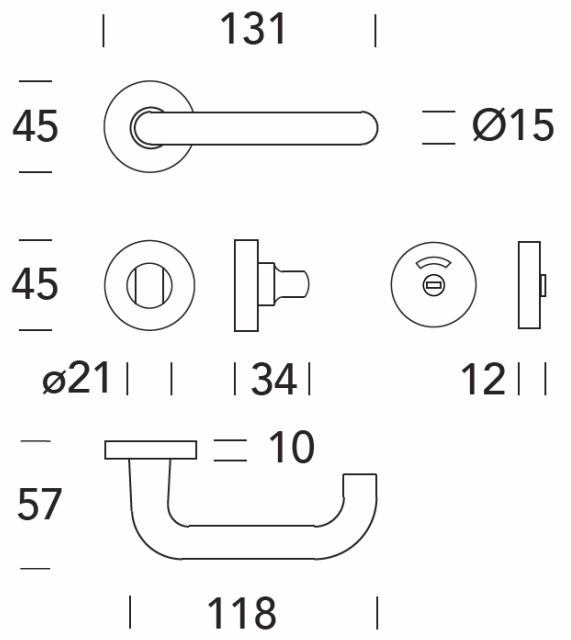

LEVER: 15.0030

“ELENA” -