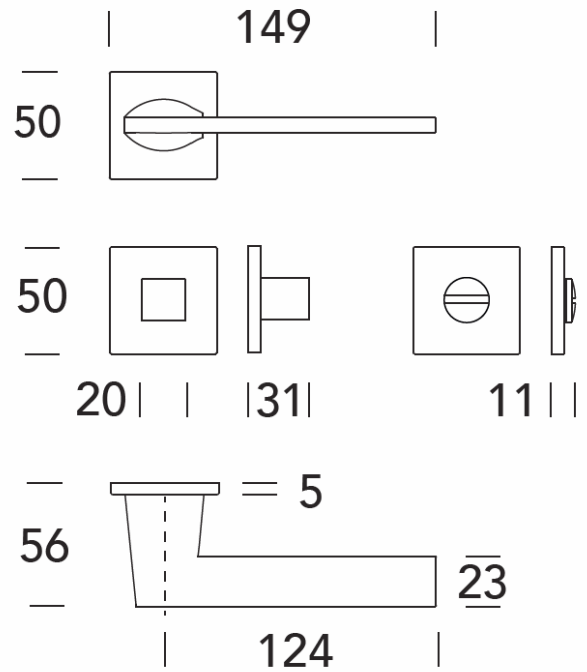

LEVER: 15.0118 "OFELIA"-