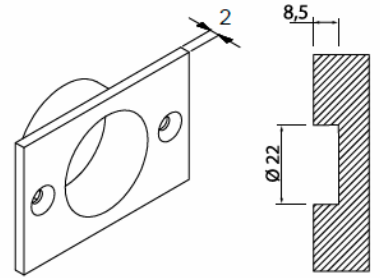

Lever Rose 15.0124