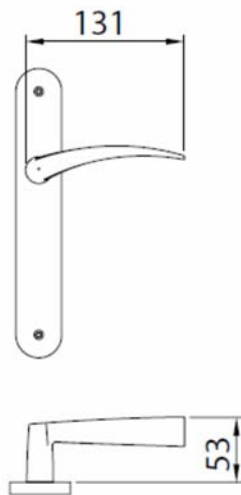

LEVER 15.0426 "B-ARTE"

LEVER: 15.0124 "Q-ARTE" WITH SQUARE ROSES 50 X 50 MM

LEVER: 15.0124 "Q-ARTE" - MINIMAL ROSES WITH PRIVACY THUMB-TURN

LEVER: 15.0420 "R-STRASS"

LEVER: 15.0432 "Q-ARTE" EXTRA LONG LEVER: 7 1/2 INCH LONG

(ALSO CLARA 238)

LEVER: 15.0030

“ELENA” -

LEVER: 15.0031 "SABINA"

LEVER: 15.0066 "MOIRA"

LEVER: 15.0128 "NORMA"

LEVER: 15.0121 "APRI"

LEVER: 15.0121 "APRI" WITH MINIROSES WITH SQUARE ROSES

LEVER: COUPE #11.1341 WITH SQUARE ROSES 55 X 55 MM

STANDOFF: 1 1/8 INCH OR 27 MM