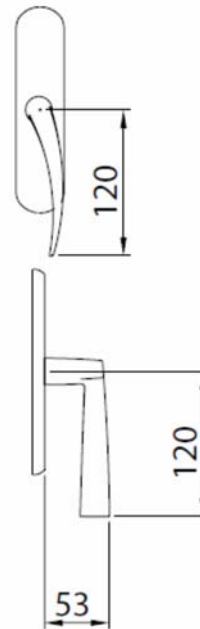

LEVER 15.0426 "B-ARTE"

LEVER: 15.0124 "Q-ARTE" WITH SQUARE ROSES 50 X 50 MM

LEVER: 15.0124 "Q-ARTE" - MINIMAL ROSES WITH PRIVACY THUMB-TURN

LEVER: 15.0420 "R-STRASS"

LEVER: 15.0432 "Q-ARTE" EXTRA LONG LEVER: 7 1/2 INCH LONG

(ALSO CLARA 238)

LEVER: 15.0030

“ELENA” -

LEVER: 15.0031 "SABINA"

LEVER: 15.0066 "MOIRA"

LEVER: 15.0128 "NORMA"

LEVER: 15.0121 "APRI"

LEVER: 15.0121 "APRI" WITH MINIROSES WITH SQUARE ROSES

LEVER: 15.0079

"CHRIS"

LEVER: 15.0073 "BALTIC"

73 MR 382 OSC

LEVER: 15.0063 "OLIVIA"

LEVER: 15.0097 "UOVO"

97 MP 248 LV

LEVER: 15.0076 "EXTRA BASSA" - NARROW STYLE  
STANDS OFF ONLY 26 MM OR 1 INCH FROM SURFACE

LEVER: COUPE #11.1341 WITH SQUARE ROSES 55 X 55 MM

STANDOFF: 1 1/8 INCH OR 27 MM