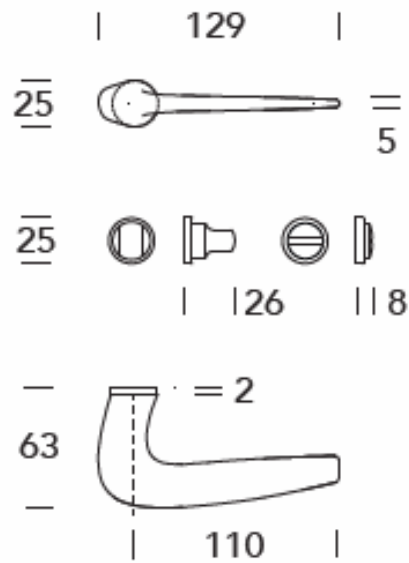

LEVER 15.0426 "B-ARTE"

LEVER: 15.0124 "Q-ARTE" WITH SQUARE ROSES 50 X 50 MM

LEVER: 15.0124 "Q-ARTE" - MINIMAL ROSES WITH PRIVACY THUMB-TURN

LEVER: 15.0420 "R-STRASS"

LEVER: 15.0432 "Q-ARTE" EXTRA LONG LEVER: 7 1/2 INCH LONG

LEVER 15.0429 "Q-STAR"

MINIMAL

Lever Rose 15.0124

LEVER: 15.0005 "ELEGANCE"

LEVER: 15.0005 "ELEGANCE" MINIMAL ROSES

LEVER: 15.0016 "FLORIDA"

LEVER: 15.0150

"C-LINE"

LEVER: COUPE #11.1341 WITH SQUARE ROSES 55 X 55 MM

STANDOFF: 1 1/8 INCH OR 27 MM