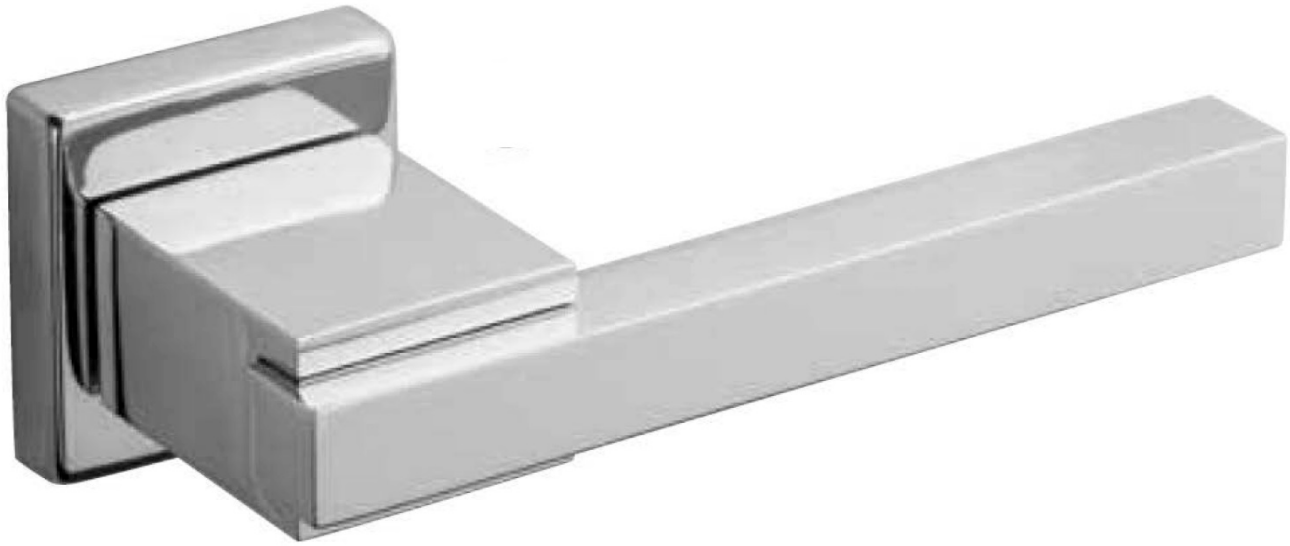

LEVER 15.0426 "B-ARTE"

LEVER: 15.0124 "Q-ARTE" WITH SQUARE ROSES 50 X 50 MM

LEVER: 15.0124 "Q-ARTE" - MINIMAL ROSES WITH PRIVACY THUMB-TURN

LEVER: 15.0420 "R-STRASS"

LEVER: 15.0432 "Q-ARTE" EXTRA LONG LEVER: 7 1/2 INCH LONG

LEVER ON ROSE: SET 15.0199 "UNIQA"

MINIMALISTIC SETUP

PRIVACY SET UP WITH THUMB-TURN INDICATOR

ENTRY SET UP WITH KEYWAY

LEVER 15.0429

“Q-STAR”

WITH SQUARE ROSE 50 x 50 mm

PRIVACY SET WITH SQUARE ROSES